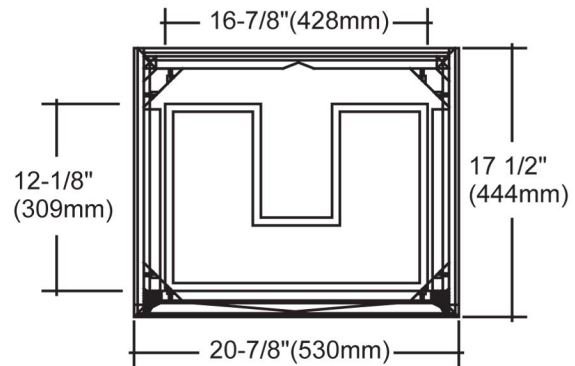

Colors/ Finish

152-Whiskey