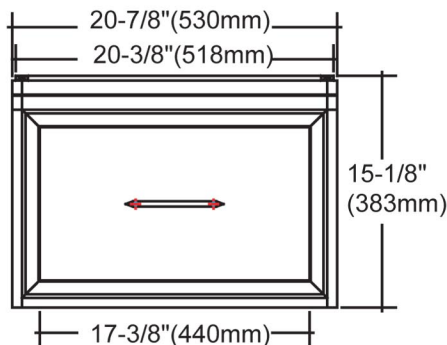

Colors/ Finish

152-Whiskey