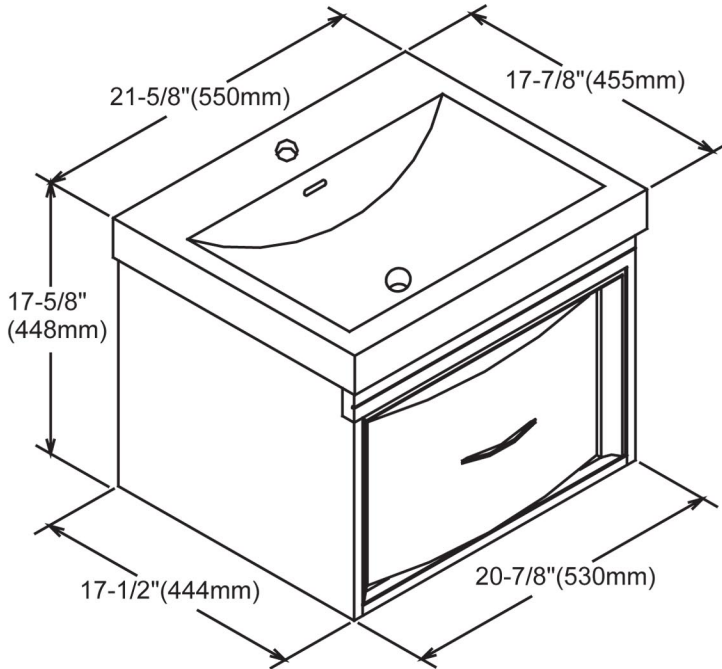

152-WV21

21" Wall Mount Vanity

Please see S-11021W1 for Sink dimension

SPECIFICATION SHEET

Features

Materials: Ash solids with mozambique veneers

Glides: Soft closing

Drawers: 1

Drawer Boxes: 1/2" solid pine four sided English dovetail

Hardware: Polished Chrome

Pull Hardware drill: 5"

Back panel: Fully covered

Side Panels: 5/8" MDF with mozambique veneers

Included: Sink

Colors/ Finish