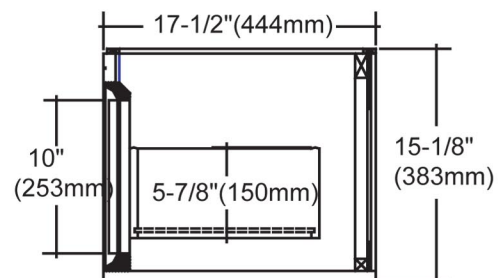

Colors/ Finish

152-Whiskey