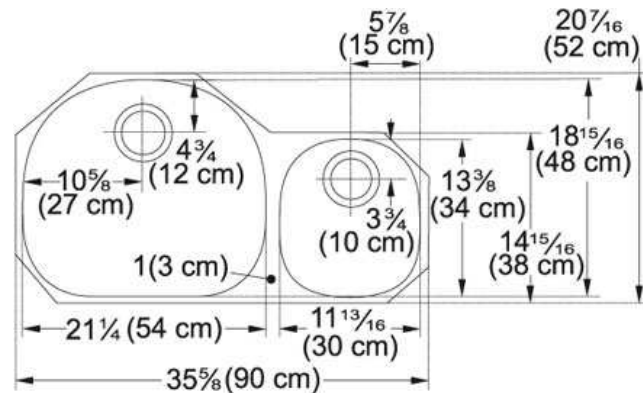

## Product Information

<b>FUN#</b>	122.0035.094
<b>US Part Number</b>	PCX120
<b>Minimum Cabinet Size</b>	39"
<b>Drain Opening</b>	3 1/2"
<b>Outer Dimensions</b>	35 5/8"x20 7/16"x9 1/16"
<b>Bowl Size</b>	21 1/4"x18 15/16"x7 9/16"
<b>Small Bowl Size</b>	11 3/4"x13 3/8"x5 7/8"
<b>Number of Bowls</b>	2
<b>Type of Material</b>	18 ga Stainless Steel
<b>Opposite Configuration</b>	122.0035.095