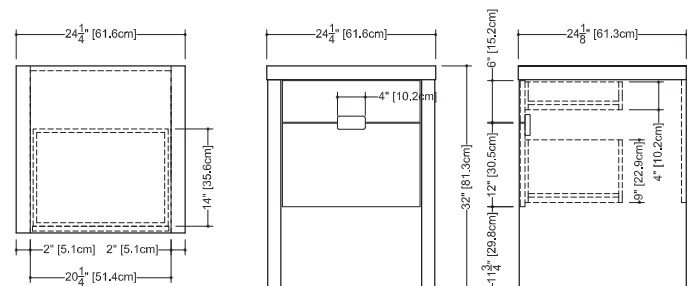

plan view

front view

side view

WETSTYLE cannot be held responsible for any technical errors and reserves the right to make revisions without notice.

Approximate measurement.
The manufacturer accept $\frac{1}{4}$ (6.35mm) variance.

www.WETSTYLE.CA - Montreal - Canada
Tel. 450.536.9000 - 1 888.536.9001 - Fax. 450.536.0202