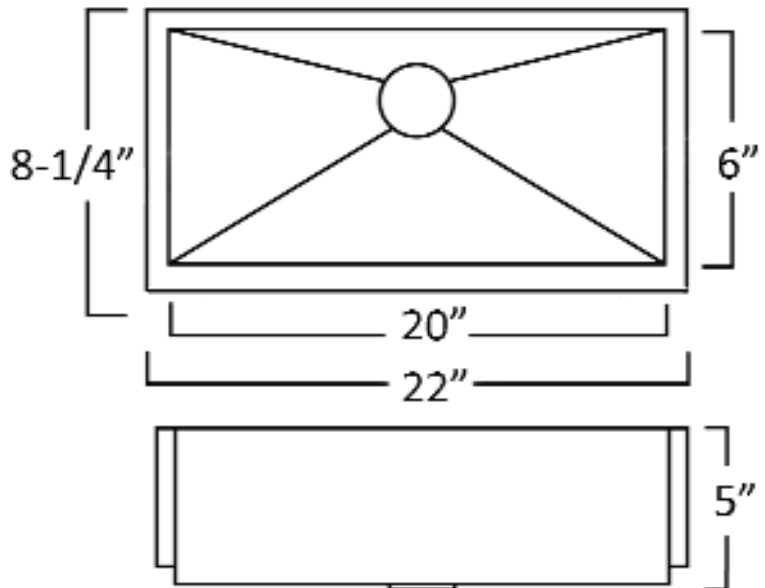

**22" VEDETTE SLOPED
BOTTOM PREP SINK**

Cat. No
PSSSB2100-SS

W: 22"

D: 8-1/4"

H: 5"

Features:

- ▶ Solid 16 gauge, 304 grade metal construction
- ▶ Single rectangular bowl
- ▶ Matte finish
- ▶ Coated for sound insulation
- ▶ Zero radius corners for easy cleaning
- ▶ Lip is 1" wide
- ▶ Drain is 3-1/2"
- ▶ Drain sold separately

Compliance Certification
Meets or exceeds the following
specifications: ASME
A112.19.3-2001 for Stainless Steel.

***Please do NOT cut hole without
template or actual product.**

Interior Dimensions:

Basin Interior: 20" W x 6" D
Basin Depth: 2-1/2 to 4-3/4"

Dimensions of fixture are nominal and may vary within the range of tolerances established by ANSI Standard A112.19.2. Dimensions and specifications subject to change without notice.