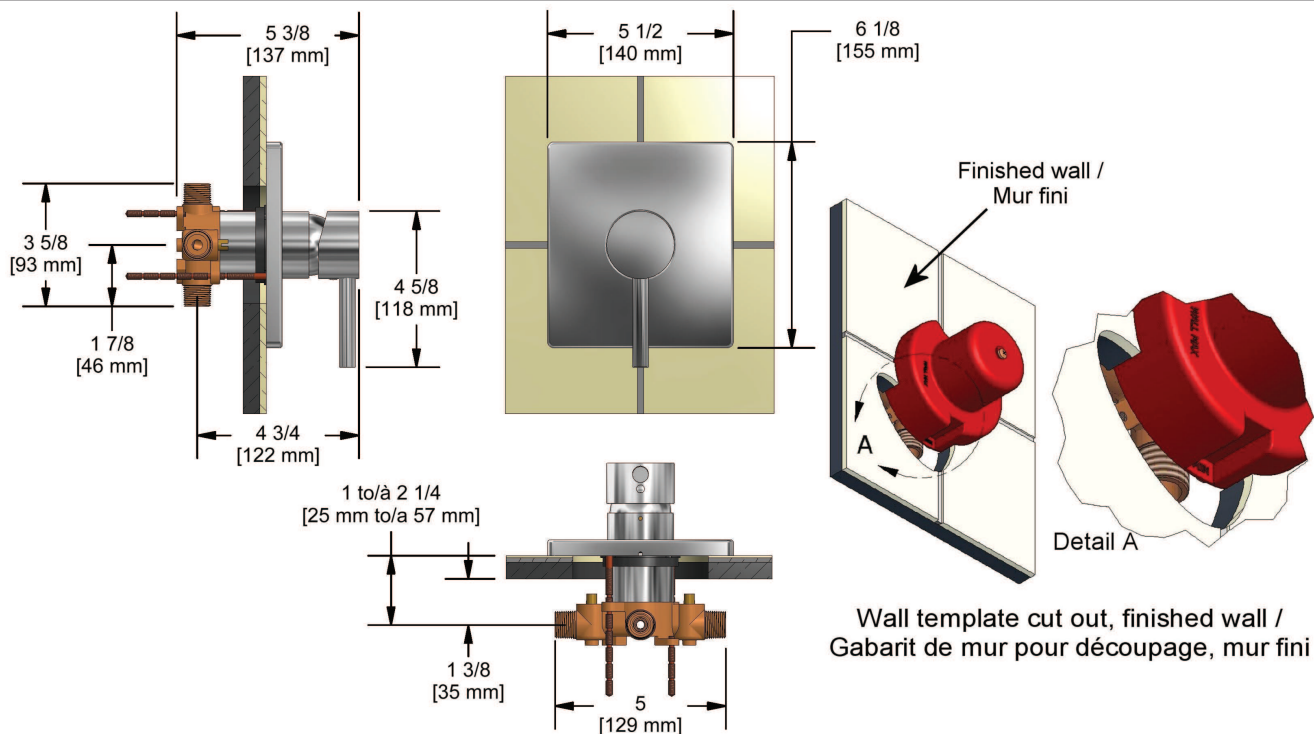

Certifications

- CSA B125.1
- ASME A112.18.1
- ASSE 1016