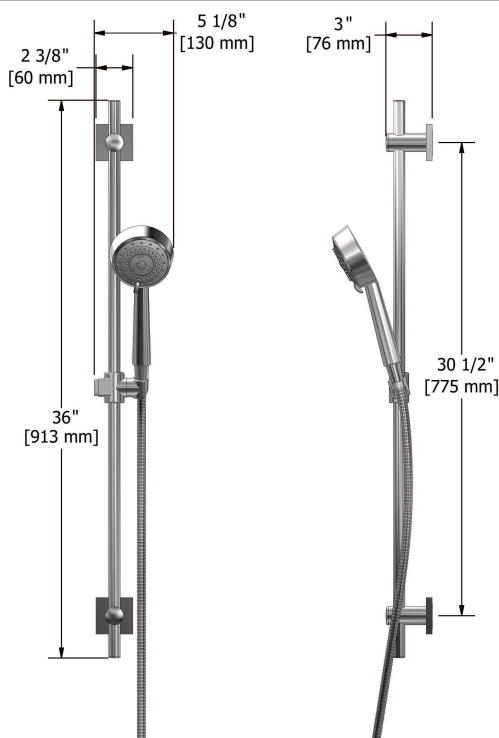

Certifications

- CSA B125.1
- ASME A112.18.1
- CMR248 Approval

Sizes, models and finishes may differ from thoses presented.

Warranty

The Riobel inc. product carries a limited LIFETIME warranty on the finish Chrome, Gold (PVD), Brushed nickel (PVD), Night brushed (PVD), Polished nickel (PVD) and all working parts and is guaranteed from the initial date of purchase against all manufacturing defects. Other finished 1 year.

Customer Service

Ontario, West Canada : 888-287-5354 Quebec, Maritimes, United States : 866-473-8442

2014.04.29