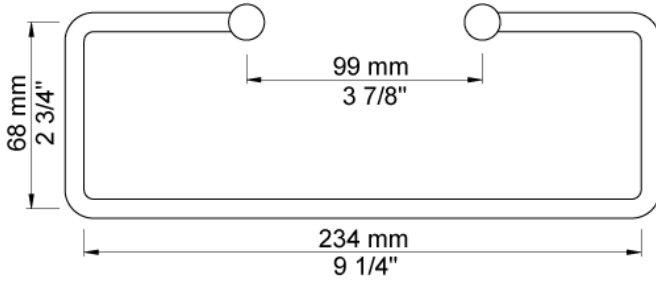

Date:

Client:

Project:

VOLA product: T15BP

T15BP

Towel holder without back plate.

Available in colours

- Color 02, Grey
- Color 04, Light blue
- Color 05, Orange
- Color 06, Light green
- Color 08, Yellow
- Color 09, Dark grey
- Color 12, Mocca
- Color 14, Bright red
- Color 15, Dark blue
- Color 16, Polished chrome
- Color 17, Gloss black
- Color 18, White
- Color 19, Natural brass
- Color 20, Brushed chrome
- Color 21, Carmine red
- Color 25, Pink
- Color 27, Matt black
- Color 40, Brushed stainless steel