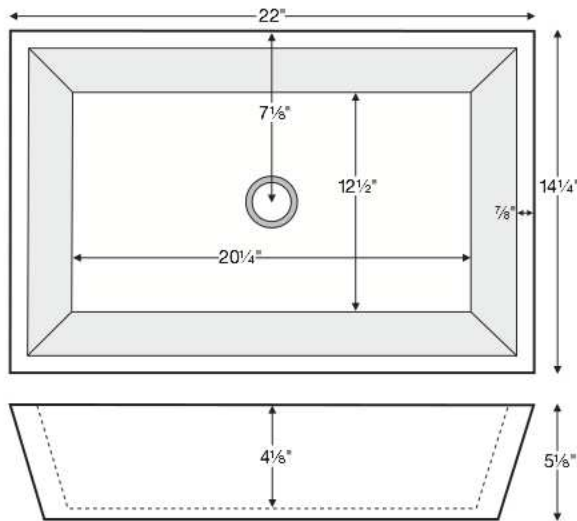

Petra

Part # - MTCS-730

22" x 14.25" x 5.125"

Installation: vessel-style or undermount

Lead Time - 10 Business Days

PRICING AND OPTIONS

Part # MTCS-730 \$823

STANDARD COLORS / FINISH - White or Biscuit; matte finish

NOTE: Sink rests on top of counter. Cut-out for the drain installation and sink base is required. Measurements are $\pm 1/2"$ and are subject to change without notice. Data herein supersedes all previous prior to publication date indicated below.