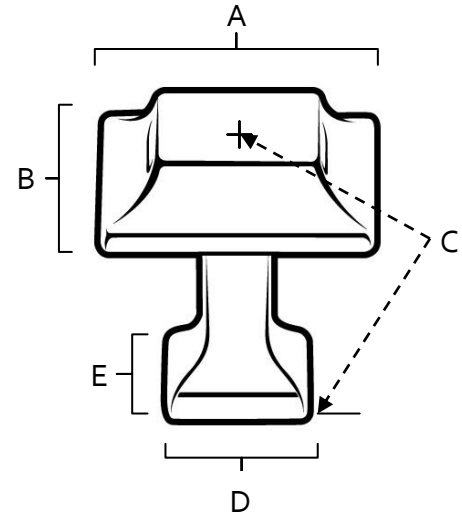

SPECIFICATIONS

MILLENNIUM
SQUARE KNOBS

FEATURES

Modern styling
Multiple finishes
Concealed installation

WARRANTY

Limited lifetime

FINISHES

Polished Chrome (PC)
Bronze (BRZ)
Polished Nickel (PN)
Satin Nickel (SN)

MATERIAL

Brass

Item#	A	B	C	D	E
A950-1	1"	1"	1"	1/2"	1/2"
A950-14	1 1/4"	1 1/4"	1"	5/8"	5/8"

KEY:

A - Length
B - Width
C - Projection
D - Mount Length
E - Mount Width

NOTE: Dimensions and specifications are subject to change without notice.