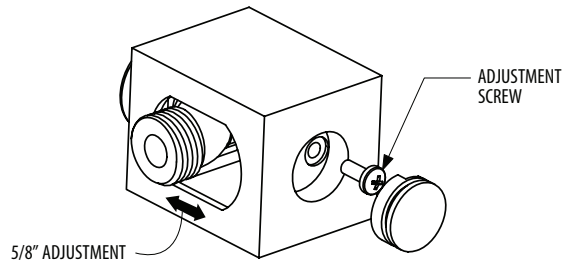

FEATURES

Thermo insulation body
5/8" trim adjustment to elbow installation
1/2" NPT female connection

FINISHES

Standard
Polished chrome (pc)
Brushed nickel (bn)
Custom
19 Custom finishes available
(ask your local Aquabross authorized dealer for details)

WARRANTY

Residential: Residential: Limited lifetime warranty to original purchaser
commercial: Two years warranty
(Complete warranty available at www.aquabross.com/warranty)