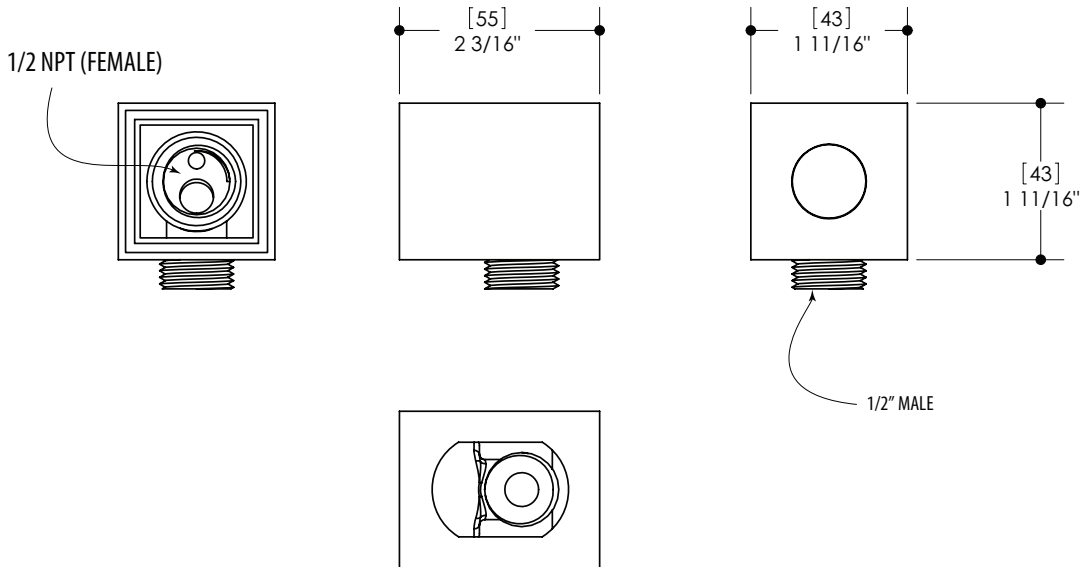

**FEATURES**

Thermo insulation body  
 5/8" trim adjustment to elbow installation  
 1/2" NPT female connection

**FINISHES**

**Standard**  
 Polished chrome (pc)  
 Brushed nickel (bn)  
**Custom**  
 19 Custom finishes available  
 (ask your local Aquabross authorized dealer for details)

EXPLOSION PARTS

---