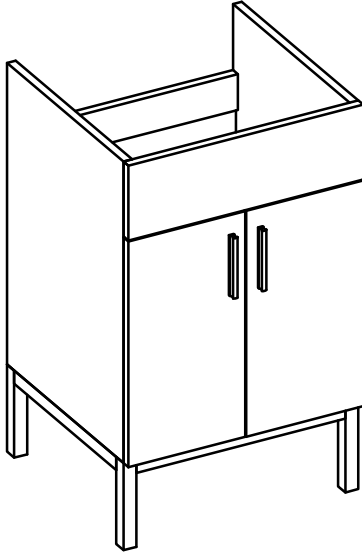

- WALL HUNG option is also available for this model.
Vanity height without legs is 25.3".
- Quality metal BLUM (or BLUM equivalent) soft-closing hinges and/or drawer hardware are included.

MILANO CERAMIC SINK

FRONT VIEW

SIDE VIEW

TOP VIEW

FRONT VIEW

TOP VIEW

BACK VIEW

BACK VIEW

DAYTONA FOR TRIBECA

- WALL HUNG option is also available for this model.
Vanity height without legs is 25.3".
- Quality metal BLUM (or BLUM equivalent) soft-closing hinges and/or drawer hardware are included.

FRONT VIEW

SIDE VIEW