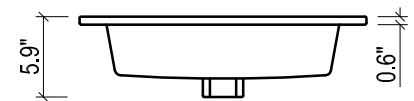

DAYTONA FOR LAGUNA

- WALL HUNG option is also available for this model.
Vanity height without legs is 25.3".
- Quality metal BLUM (or BLUM equivalent) soft-closing hinges and/or drawer hardware are included.

FRONT VIEW

SIDE VIEW

TOP VIEW

FRONT VIEW

TOP VIEW

BACK VIEW

SIDE VIEW

DAYTONA FOR MILANO

- WALL HUNG option is also available for this model.
Vanity height without legs is 25.3".
- Quality metal BLUM (or BLUM equivalent) soft-closing hinges and/or drawer hardware are included.

MILANO CERAMIC SINK