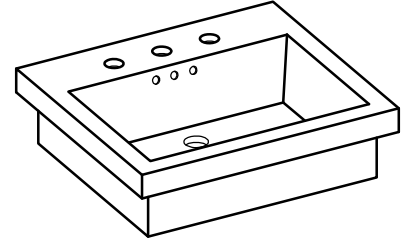

- WALL HUNG option is also available for this model.
Vanity height without legs is 25.3".
- Quality metal BLUM (or BLUM equivalent) soft-closing hinges and/or drawer hardware are included.

MILANO CERAMIC SINK

FRONT VIEW

SIDE VIEW

TOP VIEW

FRONT VIEW

TOP VIEW

BACK VIEW

BACK VIEW

DAYTONA FOR TRIBECA

- WALL HUNG option is also available for this model.
Vanity height without legs is 25.3".
- Quality metal BLUM (or BLUM equivalent) soft-closing hinges and/or drawer hardware are included.

FRONT VIEW

SIDE VIEW

TOP VIEW

FRONT VIEW

TOP VIEW

BACK VIEW

BACK VIEW