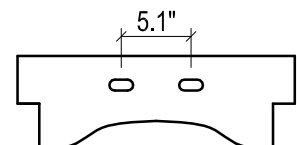

- WALL HUNG option is also available for this model.
Vanity height without legs is 25.3".
- Quality metal BLUM (or BLUM equivalent) soft-closing hinges and/or drawer hardware are included.

MILANO CERAMIC SINK

FRONT VIEW

SIDE VIEW

TOP VIEW

FRONT VIEW

TOP VIEW

BACK VIEW

BACK VIEW

DAYTONA FOR TRIBECA

- WALL HUNG option is also available for this model.
Vanity height without legs is 25.3".
- Quality metal BLUM (or BLUM equivalent) soft-closing hinges and/or drawer hardware are included.

FRONT VIEW

SIDE VIEW

TOP VIEW

FRONT VIEW

TOP VIEW

BACK VIEW

BACK VIEW