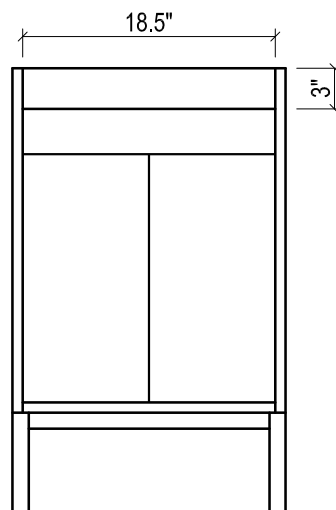

DAYTONA FOR LAGUNA

- WALL HUNG option is also available for this model.
Vanity height without legs is 25.3".
- Quality metal BLUM (or BLUM equivalent) soft-closing hinges and/or drawer hardware are included.

FRONT VIEW

SIDE VIEW

TOP VIEW

FRONT VIEW

TOP VIEW

BACK VIEW

SIDE VIEW

DAYTONA FOR MILANO

- WALL HUNG option is also available for this model.
Vanity height without legs is 25.3".
- Quality metal BLUM (or BLUM equivalent) soft-closing hinges and/or drawer hardware are included.

MILANO CERAMIC SINK

TOP VIEW

FRONT VIEW

TOP VIEW

BACK VIEW

BACK VIEW