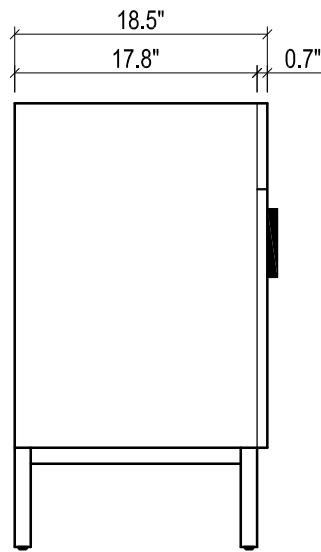

- WALL HUNG option is also available for this model.
Vanity height without legs is 25.3".
- Quality metal BLUM (or BLUM equivalent) soft-closing hinges and/or drawer hardware are included.

MILANO CERAMIC SINK

FRONT VIEW

SIDE VIEW

TOP VIEW

FRONT VIEW

TOP VIEW

BACK VIEW

BACK VIEW

DAYTONA FOR TRIBECA

- WALL HUNG option is also available for this model.
Vanity height without legs is 25.3".
- Quality metal BLUM (or BLUM equivalent) soft-closing hinges and/or drawer hardware are included.

FRONT VIEW

SIDE VIEW

TOP VIEW

FRONT VIEW

TOP VIEW

BACK VIEW

BACK VIEW