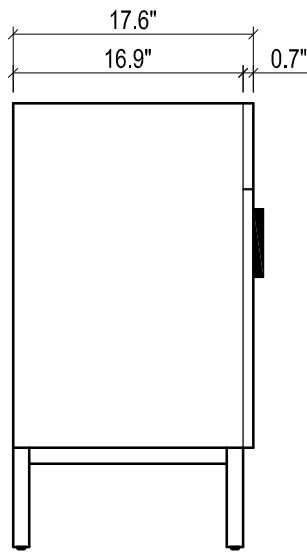

DAYTONA FOR LAGUNA

- WALL HUNG option is also available for this model.
Vanity height without legs is 25.3".
- Quality metal BLUM (or BLUM equivalent) soft-closing hinges and/or drawer hardware are included.

FRONT VIEW

SIDE VIEW

TOP VIEW

FRONT VIEW

TOP VIEW

BACK VIEW

SIDE VIEW

DAYTONA FOR MILANO

- WALL HUNG option is also available for this model.
Vanity height without legs is 25.3".
- Quality metal BLUM (or BLUM equivalent) soft-closing hinges and/or drawer hardware are included.

MILANO CERAMIC SINK

TOP VIEW

FRONT VIEW

TOP VIEW

BACK VIEW

BACK VIEW