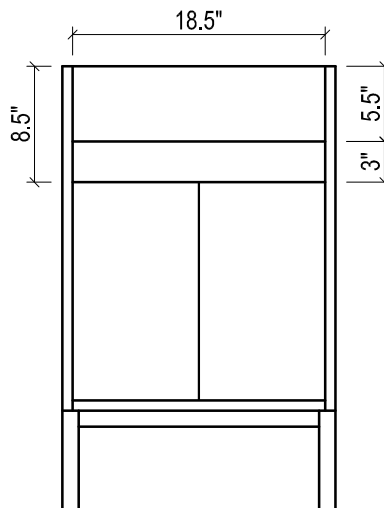

- WALL HUNG option is also available for this model.
Vanity height without legs is 25.3".
- Quality metal BLUM (or BLUM equivalent) soft-closing hinges and/or drawer hardware are included.

MILANO CERAMIC SINK

- WALL HUNG option is also available for this model.
Vanity height without legs is 25.3".
- Quality metal BLUM (or BLUM equivalent) soft-closing hinges and/or drawer hardware are included.

FRONT VIEW

SIDE VIEW

TOP VIEW

FRONT VIEW

TOP VIEW

BACK VIEW

BACK VIEW