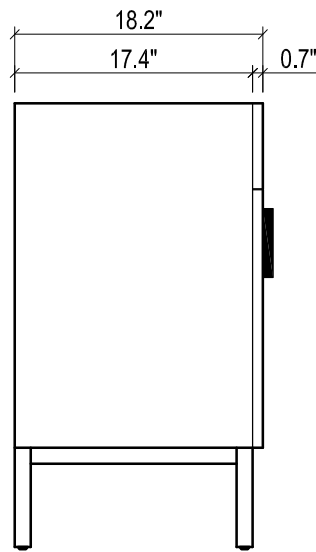

DAYTONA FOR MILANO

- WALL HUNG option is also available for this model.
  Vanity height without legs is 25.3".
- Quality metal BLUM (or BLUM equivalent) soft-closing hinges and/or drawer hardware are included.

MILANO CERAMIC SINK

SIDE VIEW

FRONT VIEW

TOP VIEW