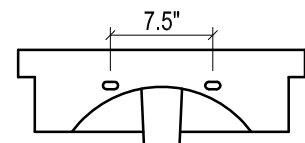

- WALL HUNG option is also available for this model.
Vanity height without legs is 25.3".
- Quality metal BLUM (or BLUM equivalent) soft-closing hinges and/or drawer hardware are included.

MILANO CERAMIC SINK

- WALL HUNG option is also available for this model.
Vanity height without legs is 25.3".
- Quality metal BLUM (or BLUM equivalent) soft-closing hinges and/or drawer hardware are included.

FRONT VIEW

SIDE VIEW

TOP VIEW

FRONT VIEW

TOP VIEW

BACK VIEW

BACK VIEW