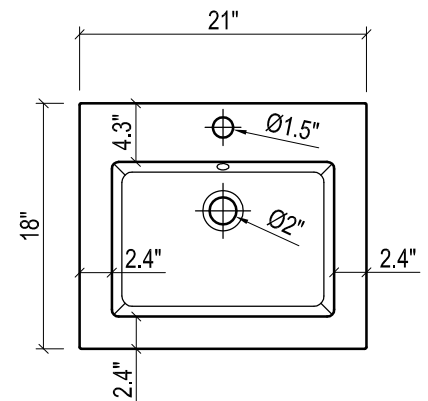

DAYTONA FOR LAGUNA

- WALL HUNG option is also available for this model.
Vanity height without legs is 25.3".
- Quality metal BLUM (or BLUM equivalent) soft-closing hinges and/or drawer hardware are included.

FRONT VIEW

SIDE VIEW

TOP VIEW

FRONT VIEW

TOP VIEW

BACK VIEW

SIDE VIEW

DAYTONA FOR MILANO

- WALL HUNG option is also available for this model.
Vanity height without legs is 25.3".
- Quality metal BLUM (or BLUM equivalent) soft-closing hinges and/or drawer hardware are included.

MILANO CERAMIC SINK

- WALL HUNG option is also available for this model.
Vanity height without legs is 25.3".
- Quality metal BLUM (or BLUM equivalent) soft-closing hinges and/or drawer hardware are included.

FRONT VIEW

SIDE VIEW