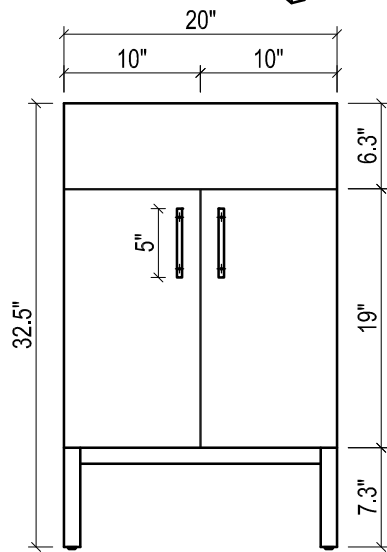

- WALL HUNG option is also available for this model.
Vanity height without legs is 25.3".
- Quality metal BLUM (or BLUM equivalent) soft-closing hinges and/or drawer hardware are included.

MILANO CERAMIC SINK

FRONT VIEW

SIDE VIEW

TOP VIEW

FRONT VIEW

TOP VIEW

BACK VIEW

BACK VIEW

DAYTONA FOR TRIBECA

- WALL HUNG option is also available for this model.
Vanity height without legs is 25.3".
- Quality metal BLUM (or BLUM equivalent) soft-closing hinges and/or drawer hardware are included.

FRONT VIEW

SIDE VIEW

TOP VIEW

FRONT VIEW

TOP VIEW

BACK VIEW

BACK VIEW