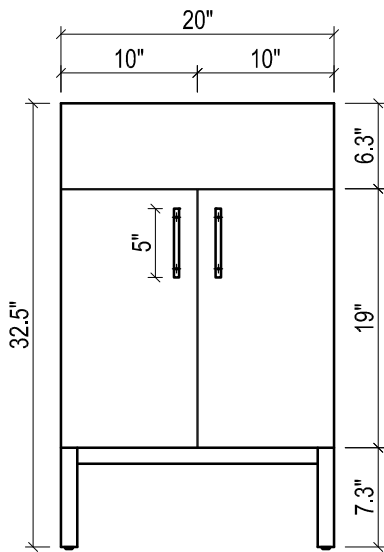

DAYTONA FOR LAGUNA

- WALL HUNG option is also available for this model.
Vanity height without legs is 25.3".
- Quality metal BLUM (or BLUM equivalent) soft-closing hinges and/or drawer hardware are included.

FRONT VIEW

SIDE VIEW

TOP VIEW

FRONT VIEW

TOP VIEW

BACK VIEW

SIDE VIEW

DAYTONA FOR MILANO

- WALL HUNG option is also available for this model.
Vanity height without legs is 25.3".
- Quality metal BLUM (or BLUM equivalent) soft-closing hinges and/or drawer hardware are included.

MILANO CERAMIC SINK

- WALL HUNG option is also available for this model.
Vanity height without legs is 25.3".
- Quality metal BLUM (or BLUM equivalent) soft-closing hinges and/or drawer hardware are included.

FRONT VIEW

SIDE VIEW