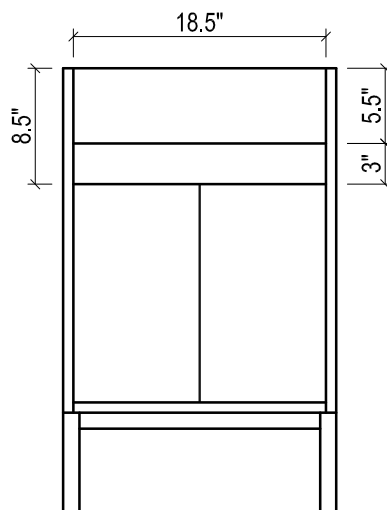

- WALL HUNG option is also available for this model.
Vanity height without legs is 25.3".
- Quality metal BLUM (or BLUM equivalent) soft-closing hinges and/or drawer hardware are included.

MILANO CERAMIC SINK

FRONT VIEW

SIDE VIEW

TOP VIEW

FRONT VIEW

TOP VIEW

BACK VIEW

BACK VIEW

DAYTONA FOR TRIBECA

- WALL HUNG option is also available for this model.
Vanity height without legs is 25.3".
- Quality metal BLUM (or BLUM equivalent) soft-closing hinges and/or drawer hardware are included.

FRONT VIEW

SIDE VIEW

TOP VIEW

FRONT VIEW

TOP VIEW

BACK VIEW

BACK VIEW