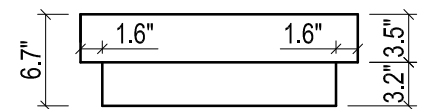

DAYTONA FOR MILANO

- WALL HUNG option is also available for this model.
  Vanity height without legs is 25.3".
- Quality metal BLUM (or BLUM equivalent) soft-closing hinges and/or drawer hardware are included.

MILANO CERAMIC SINK

FRONT VIEW

TOP VIEW