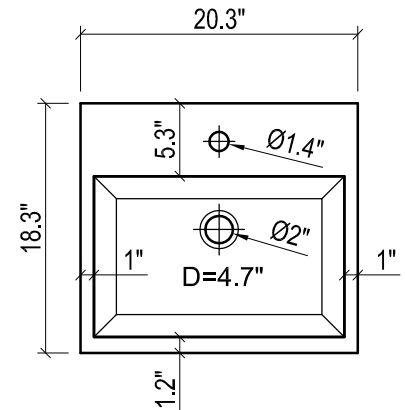

TOP VIEW

FRONT VIEW