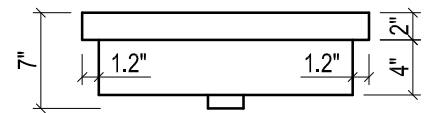

- WALL HUNG option is also available for this model.
Vanity height without legs is 25.3".
- Quality metal BLUM (or BLUM equivalent) soft-closing hinges and/or drawer hardware are included.

FRONT VIEW

SIDE VIEW

TOP VIEW

FRONT VIEW

TOP VIEW

BACK VIEW

BACK VIEW