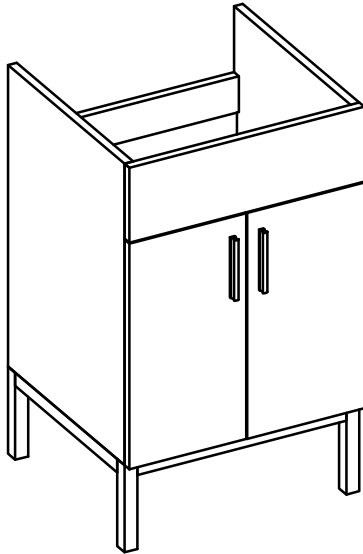

DAYTONA FOR LAGUNA

- WALL HUNG option is also available for this model.
Vanity height without legs is 25.3".
- Quality metal BLUM (or BLUM equivalent) soft-closing hinges and/or drawer hardware are included.

FRONT VIEW

SIDE VIEW

TOP VIEW

FRONT VIEW

TOP VIEW

BACK VIEW

SIDE VIEW

DAYTONA FOR MILANO

- WALL HUNG option is also available for this model.
Vanity height without legs is 25.3".
- Quality metal BLUM (or BLUM equivalent) soft-closing hinges and/or drawer hardware are included.

MILANO CERAMIC SINK