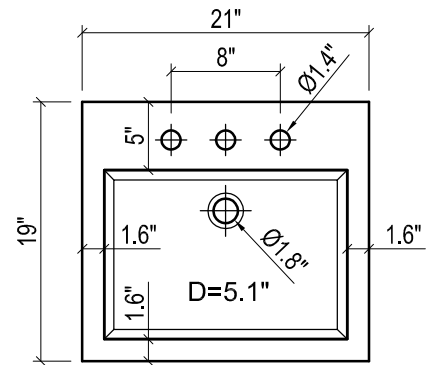

- WALL HUNG option is also available for this model.
Vanity height without legs is 25.3".
- Quality metal BLUM (or BLUM equivalent) soft-closing hinges and/or drawer hardware are included.

MILANO CERAMIC SINK

FRONT VIEW

SIDE VIEW

TOP VIEW

FRONT VIEW

TOP VIEW

BACK VIEW

BACK VIEW

DAYTONA FOR TRIBECA

- WALL HUNG option is also available for this model.
Vanity height without legs is 25.3".
- Quality metal BLUM (or BLUM equivalent) soft-closing hinges and/or drawer hardware are included.

FRONT VIEW

SIDE VIEW

TOP VIEW

FRONT VIEW

TOP VIEW

BACK VIEW

BACK VIEW