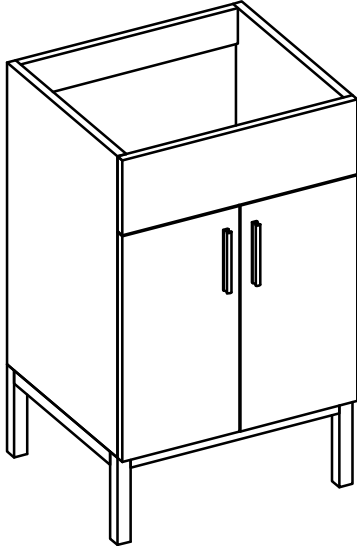

DAYTONA FOR LAGUNA

- WALL HUNG option is also available for this model.
Vanity height without legs is 25.3".
- Quality metal BLUM (or BLUM equivalent) soft-closing hinges and/or drawer hardware are included.

FRONT VIEW

SIDE VIEW

TOP VIEW

FRONT VIEW

TOP VIEW

BACK VIEW

SIDE VIEW

DAYTONA FOR MILANO

- WALL HUNG option is also available for this model.
Vanity height without legs is 25.3".
- Quality metal BLUM (or BLUM equivalent) soft-closing hinges and/or drawer hardware are included.

MILANO CERAMIC SINK