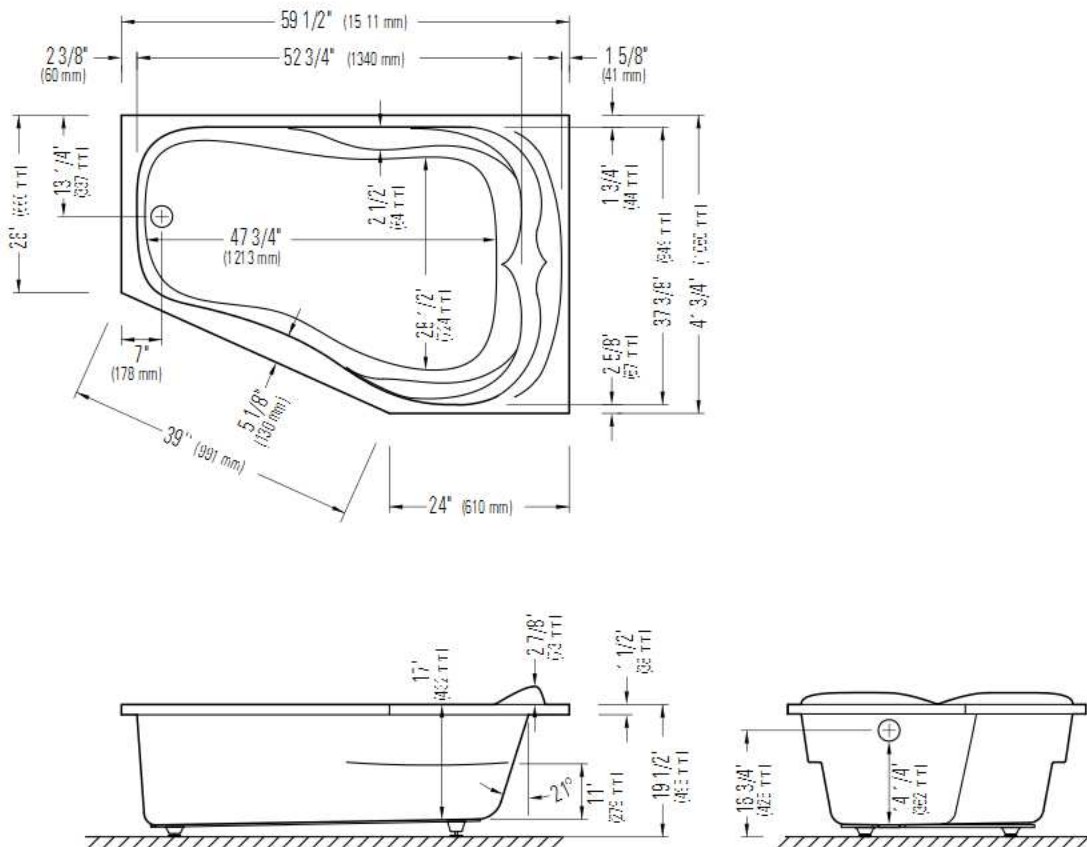

Produits Neptune

VENUS

LEFT DRAIN

Bathtub

*A bathtub fitted with back jets can cause the pump to protrude by approximately 3" from the overall dimension.

**All dimensions are approximate and subject to change without notice. Please refer to the installation guide before beginning the installation.