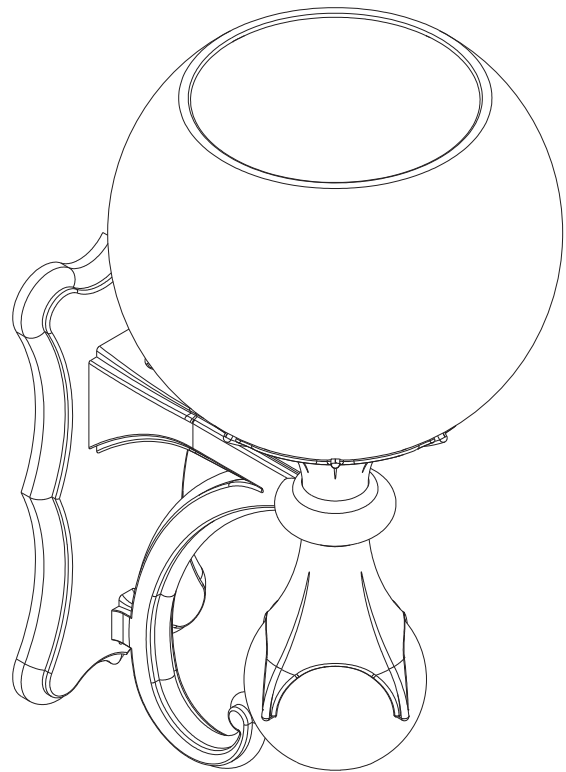

Features

- Solid brass construction
- Single-post, single light with nightlight option design
- UL listed for damp locations
- May be wired for independently functioning main light and nightlight **
- May be installed with shade facing upward or downward
- Complements Circa and Circe product series

* *Installation Note (Electrician/Wall-finisher): This light uses a non-standard size backplate. This light is designed to be installed onto a standard vertically installed switch box. Maximum width of finished opening is 2-1/2".* ** *Double rocker switch (1000-2 or equivalent) required.*

Specified Model

Model	Description	Colors Finishes
0781	Single Light with Nightlight Option, Satin Opal Glass *	<input type="checkbox"/> ORB <input type="checkbox"/> PC <input type="checkbox"/> SN
0781-TG-SO	Replacement Main Glass Shade, Satin Opal Glass	
0781-BG-SO	Replacement Nightlight Glass Shade, Satin Opal Glass	

Product Specification: Add glass type designator and "Color / Finish" suffix to Model number, below.

The Single Light shall incorporate solid brass construction with a nightlight option and a satin opal glass shade. Single Light shall complement Ginger Circa product series. Single Light shall be Ginger Model 0781/_____.