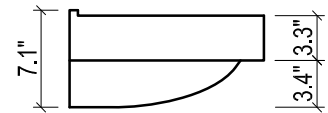

DAYTONA FOR VILLA

- WALL HUNG option is also available for this model.
  Vanity height without legs is 25.3".
- Quality metal BLUM (or BLUM equivalent) soft-closing hinges and/or drawer hardware are included.

VILLA CERAMIC SINK

SIDE VIEW