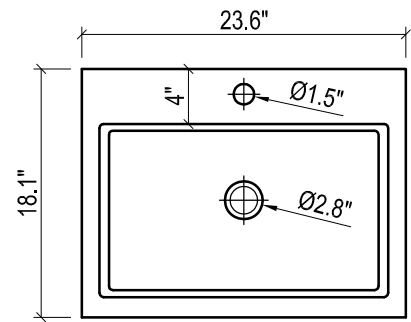

VENICE CERAMIC SINK

TOP VIEW