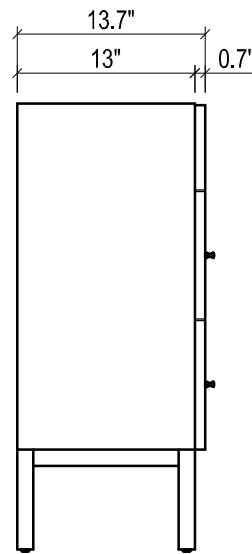

FRONT VIEW

SIDE VIEW

BACK VIEW

## VENICE CERAMIC SINK

TOP VIEW

FRONT VIEW

## DAYTONA FOR VILLA

- WALL HUNG option is also available for this model.  
Vanity height without legs is 25.3".
- Quality metal BLUM (or BLUM equivalent) soft-closing hinges and/or drawer hardware are included.