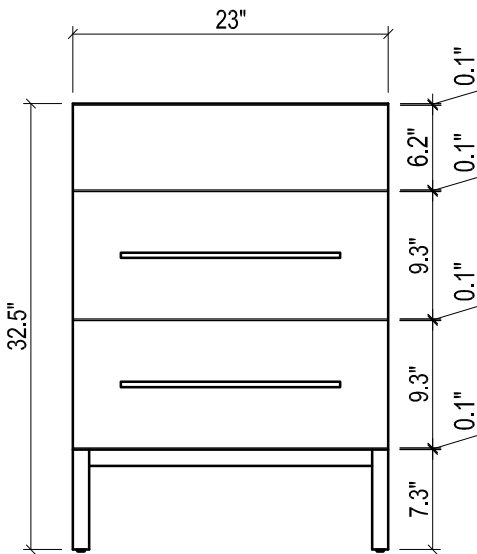

## DAYTONA FOR VENICE

- WALL HUNG option is also available for this model.  
Vanity height without legs is 25.3".
- Quality metal BLUM (or BLUM equivalent) soft-closing hinges and/or drawer hardware are included.

## VENICE CERAMIC SINK

TOP VIEW

FRONT VIEW

## DAYTONA FOR VILLA

- WALL HUNG option is also available for this model.  
Vanity height without legs is 25.3".
- Quality metal BLUM (or BLUM equivalent) soft-closing hinges and/or drawer hardware are included.

FRONT VIEW

SIDE VIEW

BACK VIEW