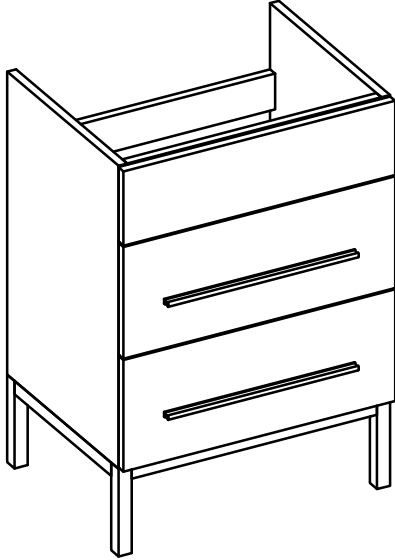

## DAYTONA FOR KIRA

- WALL HUNG option is also available for this model.  
Vanity height without legs is 25.3".
- Quality metal BLUM (or BLUM equivalent) soft-closing hinges and/or drawer hardware are included.

FRONT VIEW

SIDE VIEW

TOP VIEW

BACK VIEW

SIDE VIEW

## DAYTONA FOR VENICE

- WALL HUNG option is also available for this model.  
Vanity height without legs is 25.3".
- Quality metal BLUM (or BLUM equivalent) soft-closing hinges and/or drawer hardware are included.