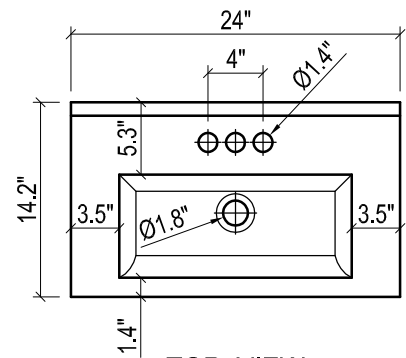

## DAYTONA FOR VILLA

- WALL HUNG option is also available for this model.  
Vanity height without legs is 25.3".
- Quality metal BLUM (or BLUM equivalent) soft-closing hinges and/or drawer hardware are included.

FRONT VIEW

SIDE VIEW

BACK VIEW

## VILLA CERAMIC SINK

TOP VIEW

SIDE VIEW

BACK VIEW