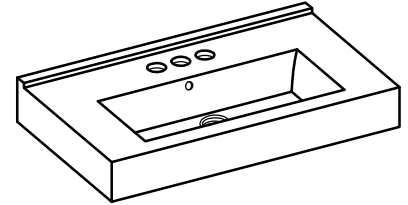

## DAYTONA FOR VILLA

- WALL HUNG option is also available for this model.  
Vanity height without legs is 25.3".
- Quality metal BLUM (or BLUM equivalent) soft-closing hinges and/or drawer hardware are included.

FRONT VIEW

SIDE VIEW

BACK VIEW

## VILLA CERAMIC SINK

TOP VIEW

SIDE VIEW

BACK VIEW