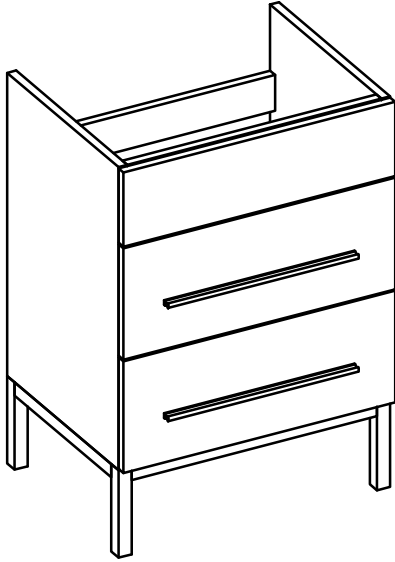

FRONT VIEW

SIDE VIEW

BACK VIEW

## VENICE CERAMIC SINK

TOP VIEW

FRONT VIEW

## DAYTONA FOR VILLA

- WALL HUNG option is also available for this model.  
Vanity height without legs is 25.3".
- Quality metal BLUM (or BLUM equivalent) soft-closing hinges and/or drawer hardware are included.