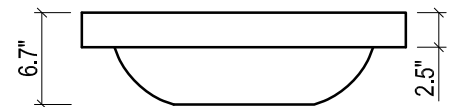

DAYTONA FOR VENICE

- WALL HUNG option is also available for this model.
  Vanity height without legs is 25.3".
- Quality metal BLUM (or BLUM equivalent) soft-closing hinges and/or drawer hardware are included.

VENICE CERAMIC SINK

TOP VIEW

FRONT VIEW