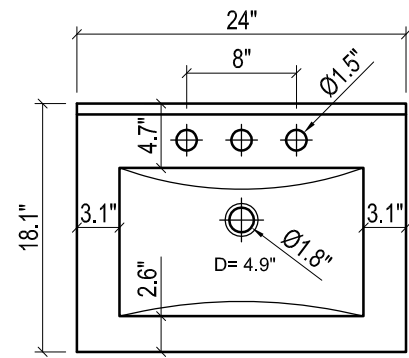

## DAYTONA FOR KIRA

- WALL HUNG option is also available for this model.  
Vanity height without legs is 25.3".
- Quality metal BLUM (or BLUM equivalent) soft-closing hinges and/or drawer hardware are included.

FRONT VIEW

SIDE VIEW

TOP VIEW

BACK VIEW

SIDE VIEW

## DAYTONA FOR VENICE

- WALL HUNG option is also available for this model.  
Vanity height without legs is 25.3".
- Quality metal BLUM (or BLUM equivalent) soft-closing hinges and/or drawer hardware are included.

FRONT VIEW

SIDE VIEW

BACK VIEW