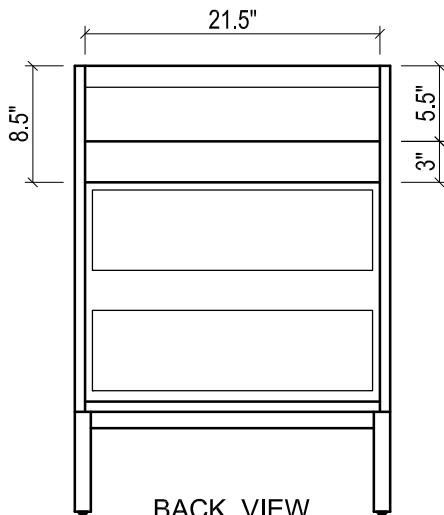

## DAYTONA FOR KIRA

- WALL HUNG option is also available for this model.  
Vanity height without legs is 25.3".
- Quality metal BLUM (or BLUM equivalent) soft-closing hinges and/or drawer hardware are included.

FRONT VIEW

SIDE VIEW

TOP VIEW

BACK VIEW

SIDE VIEW

## DAYTONA FOR VENICE

- WALL HUNG option is also available for this model.  
Vanity height without legs is 25.3".
- Quality metal BLUM (or BLUM equivalent) soft-closing hinges and/or drawer hardware are included.

FRONT VIEW

SIDE VIEW

BACK VIEW