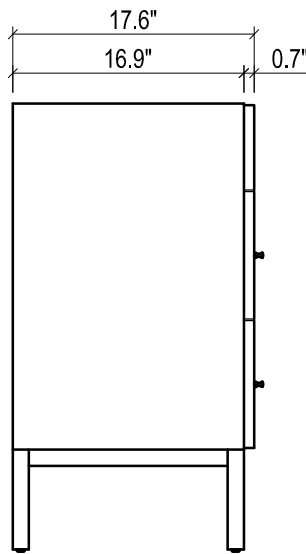

## DAYTONA FOR KIRA

- WALL HUNG option is also available for this model.  
Vanity height without legs is 25.3".
- Quality metal BLUM (or BLUM equivalent) soft-closing hinges and/or drawer hardware are included.

FRONT VIEW

SIDE VIEW

TOP VIEW

BACK VIEW

SIDE VIEW

## DAYTONA FOR VENICE

- WALL HUNG option is also available for this model.  
Vanity height without legs is 25.3".
- Quality metal BLUM (or BLUM equivalent) soft-closing hinges and/or drawer hardware are included.

## VILLA CERAMIC SINK

TOP VIEW

SIDE VIEW

BACK VIEW