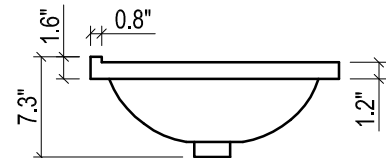

## DAYTONA FOR KIRA

- WALL HUNG option is also available for this model.  
Vanity height without legs is 25.3".
- Quality metal BLUM (or BLUM equivalent) soft-closing hinges and/or drawer hardware are included.

FRONT VIEW

SIDE VIEW

TOP VIEW

BACK VIEW

SIDE VIEW

## DAYTONA FOR VENICE

- WALL HUNG option is also available for this model.  
Vanity height without legs is 25.3".
- Quality metal BLUM (or BLUM equivalent) soft-closing hinges and/or drawer hardware are included.

FRONT VIEW

SIDE VIEW

BACK VIEW