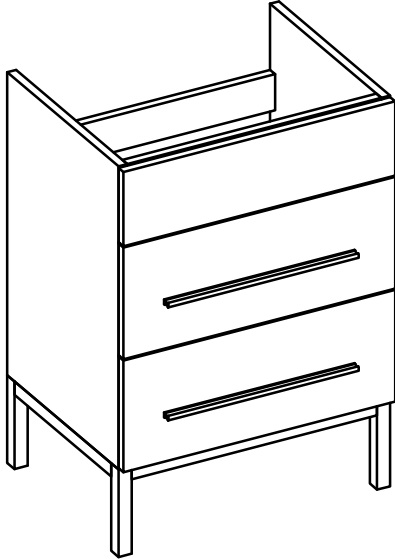

## DAYTONA FOR KIRA

- WALL HUNG option is also available for this model.  
Vanity height without legs is 25.3".
- Quality metal BLUM (or BLUM equivalent) soft-closing hinges and/or drawer hardware are included.

FRONT VIEW

SIDE VIEW

TOP VIEW

BACK VIEW

SIDE VIEW

## DAYTONA FOR VENICE

- WALL HUNG option is also available for this model.  
Vanity height without legs is 25.3".
- Quality metal BLUM (or BLUM equivalent) soft-closing hinges and/or drawer hardware are included.

## VENICE CERAMIC SINK

TOP VIEW

FRONT VIEW