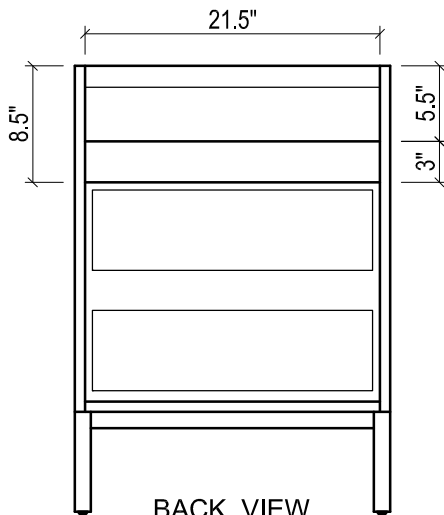

## DAYTONA FOR KIRA

- WALL HUNG option is also available for this model.  
Vanity height without legs is 25.3".
- Quality metal BLUM (or BLUM equivalent) soft-closing hinges and/or drawer hardware are included.

FRONT VIEW

SIDE VIEW

TOP VIEW

BACK VIEW

SIDE VIEW

## DAYTONA FOR VENICE

- WALL HUNG option is also available for this model.  
Vanity height without legs is 25.3".
- Quality metal BLUM (or BLUM equivalent) soft-closing hinges and/or drawer hardware are included.

## VILLA CERAMIC SINK

TOP VIEW

SIDE VIEW

BACK VIEW