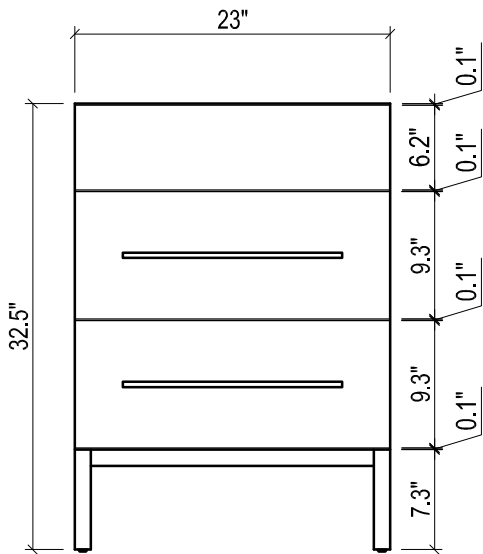

## DAYTONA FOR KIRA

- WALL HUNG option is also available for this model.  
Vanity height without legs is 25.3".
- Quality metal BLUM (or BLUM equivalent) soft-closing hinges and/or drawer hardware are included.

FRONT VIEW

SIDE VIEW

TOP VIEW

BACK VIEW

SIDE VIEW

## DAYTONA FOR VENICE

- WALL HUNG option is also available for this model.  
Vanity height without legs is 25.3".
- Quality metal BLUM (or BLUM equivalent) soft-closing hinges and/or drawer hardware are included.

## VILLA CERAMIC SINK

TOP VIEW

SIDE VIEW

BACK VIEW