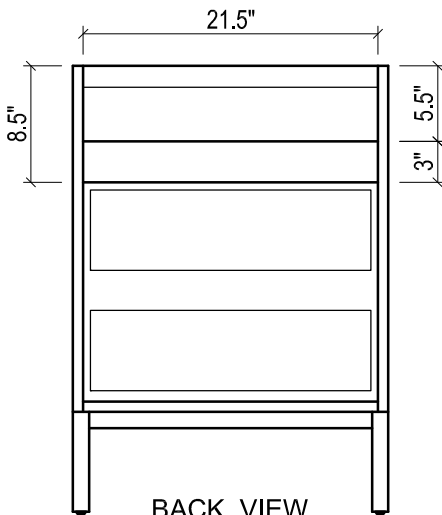

## VENICE CERAMIC SINK

TOP VIEW

FRONT VIEW

## DAYTONA FOR VILLA

- WALL HUNG option is also available for this model.  
Vanity height without legs is 25.3".
- Quality metal BLUM (or BLUM equivalent) soft-closing hinges and/or drawer hardware are included.

FRONT VIEW

SIDE VIEW

BACK VIEW

## VILLA CERAMIC SINK

TOP VIEW

SIDE VIEW

BACK VIEW