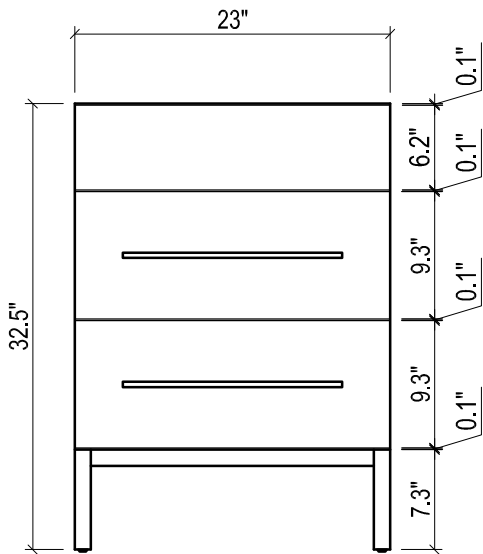

## DAYTONA FOR KIRA

- WALL HUNG option is also available for this model.  
Vanity height without legs is 25.3".
- Quality metal BLUM (or BLUM equivalent) soft-closing hinges and/or drawer hardware are included.

FRONT VIEW

SIDE VIEW

TOP VIEW

BACK VIEW

SIDE VIEW

## DAYTONA FOR VENICE

- WALL HUNG option is also available for this model.  
Vanity height without legs is 25.3".
- Quality metal BLUM (or BLUM equivalent) soft-closing hinges and/or drawer hardware are included.

## VILLA CERAMIC SINK

TOP VIEW

SIDE VIEW

BACK VIEW