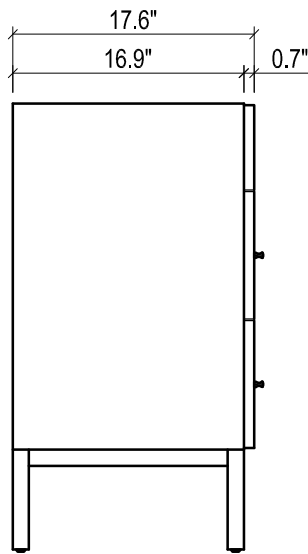

## DAYTONA FOR KIRA

- WALL HUNG option is also available for this model.  
Vanity height without legs is 25.3".
- Quality metal BLUM (or BLUM equivalent) soft-closing hinges and/or drawer hardware are included.

FRONT VIEW

SIDE VIEW

TOP VIEW

BACK VIEW

SIDE VIEW

## DAYTONA FOR VENICE

- WALL HUNG option is also available for this model.  
Vanity height without legs is 25.3".
- Quality metal BLUM (or BLUM equivalent) soft-closing hinges and/or drawer hardware are included.

FRONT VIEW

SIDE VIEW

BACK VIEW