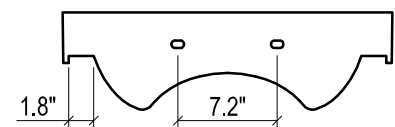

## DAYTONA FOR VILLA

- WALL HUNG option is also available for this model.  
Vanity height without legs is 25.3".
- Quality metal BLUM (or BLUM equivalent) soft-closing hinges and/or drawer hardware are included.

FRONT VIEW

SIDE VIEW

BACK VIEW

## VILLA CERAMIC SINK

TOP VIEW

SIDE VIEW

BACK VIEW