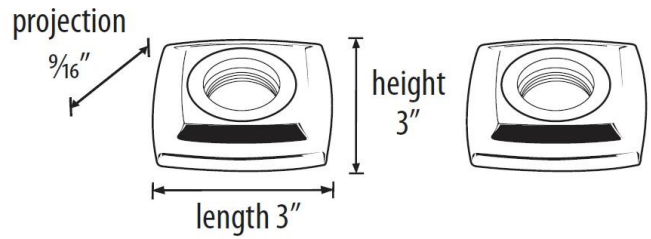

**SPECIFICATIONS**

**ADA COMPLIANT GRAB BARS**  
GRAB BAR BRACKET

**FEATURES**

Contemporary styling  
Multiple finishes  
Concealed installation

**WARRANTY**

Limited lifetime

**FINISHES**

Polished Brass/Non-lacquered (PB/NL)  
Polished Chrome (PC)  
Polished Nickel (PN)  
Satin Nickel (SN)