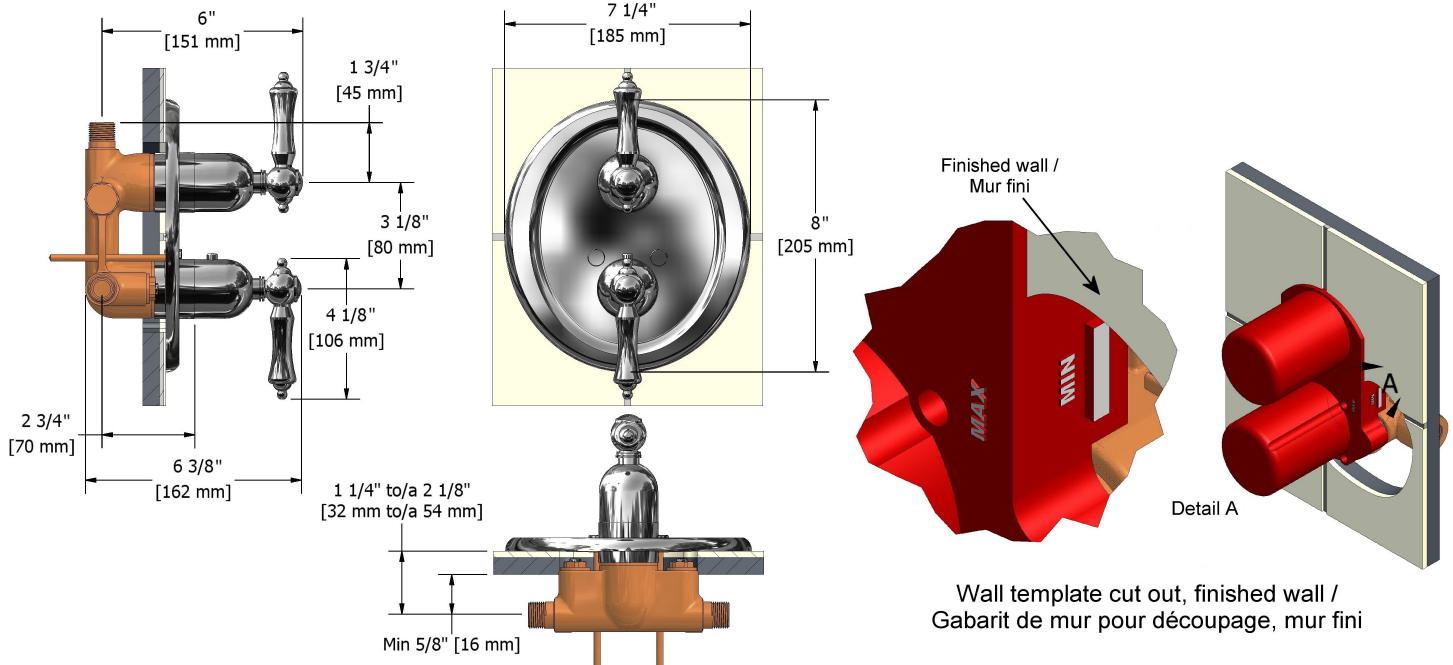

Type T (thermostatic) 3/4" complete valve with shut-off valve
GN32LXX

Specifications

Descriptions

- 3/4" inlet male NPT
- High flow thermostatic cartridge
- Check stops
- 1 integrated volume control
- Three 1/2" outlets male NPT

Available colors

- C : Chrome
- CW : Chrome/White
- BN : Brushed nickel (PVD)
- PN : Polished nickel (PVD)

Available flows

- 57 L/min, 15 gpm (US) 60psi

Cartridges

- 401-125
- 401-306

Certifications

- CSA B125.1
- ASME A112.18.1
- ASSE 1016
- CMR248 Approval