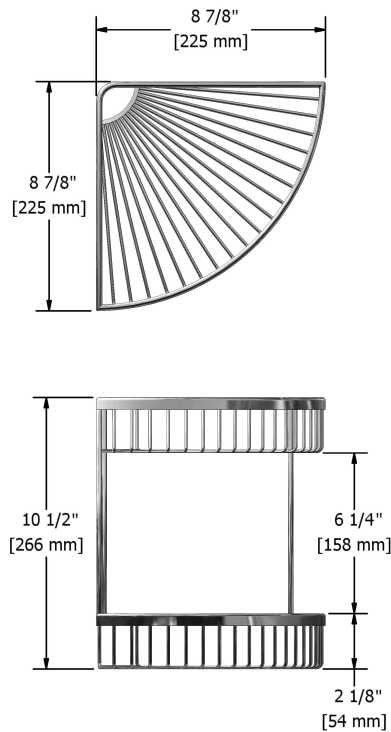

Double corner basket
261XX

Specifications

Descriptions

- Brass
- Screw cap

Available colors

- C : Chrome
- BN : Brushed nickel (PVD)

Sizes, models and finishes may differ from thoses presented.

Warranty