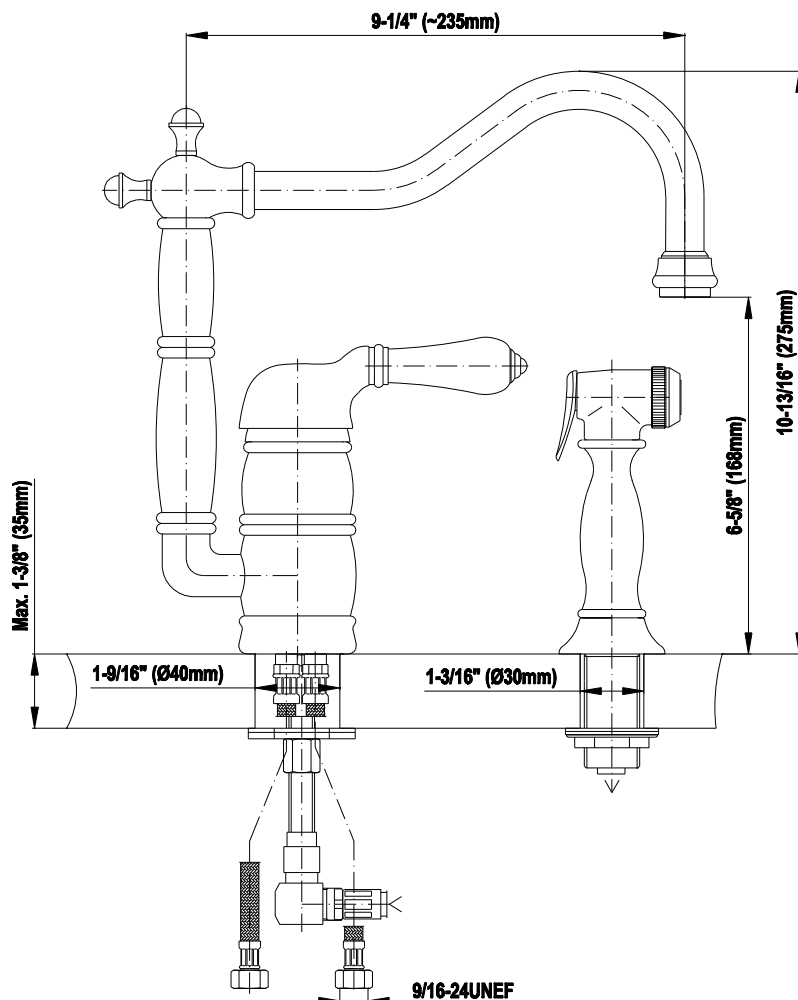

G-4855-LC3

Contemporary Kitchen
Kitchen Faucet with Side Spray

GRAFF[®]
CUTTING EDGE DESIGN

Product Features

- Swivel spout
- Includes matching side spray

Available Finishes

- Polished Chrome
G-4855-LC3-PC
- Silver Nickel G-4855-LC3-SN
- Olive Bronze G-4855-LC3-OB
- Polished Nickel G-4855-LC3-PN

Code Compliance

- ADA

Optional Accessories

- G-9300 water-saving aerator reduces waterflow from 2.2 to 1.5 gpm

Warranty

- Limited lifetime warranty

For complete warranty information go to www.graff-faucets.com/en-nam/warranty