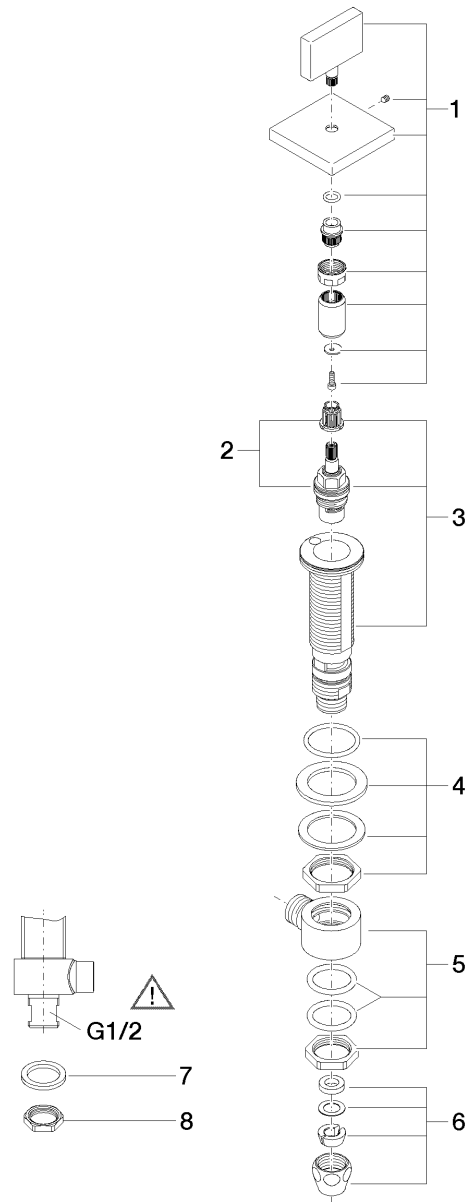

Exploded assembly drawing

Order quantity

No.	Article number	Name	Installation quantity
1	90207800201ff	handle	1
2	9090031330090	top	1
3	0417110453390	side panel	1
4	0423100327890	fixing set	1
5	0417110231090	distributor	1
6	04233004000ff	threaded connector	1
7	09301105990	disc	1
8	09231001290	nut	1