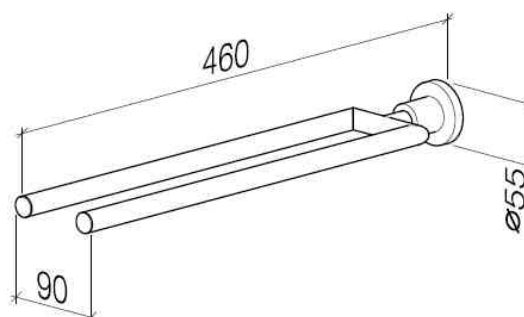

Product specifications

- Width 3 1/2"
- Flange diameter 2 1/8"
- 18 1/8" projection

Surfaces

- chrome 83210892-00
- chrome 83210892-00
- matt platinum 83210892-06
- matt platinum 83210892-06
- platinum 83210892-08
- platinum 83210892-08
- matt white 83210892-10
- matt white 83210892-10
- matt black 83210892-33
- matt black 83210892-33

Exploded assembly drawing

Order quantity

No.	Article number	Name	Installation quantity
1	90178955400ff	holder	1
2	09311111390	pin	1
3	081789505ff	holder	1
4	09301104690	disc	1
5	09303007190	screw	1
6	0517207390090	fixing set	1