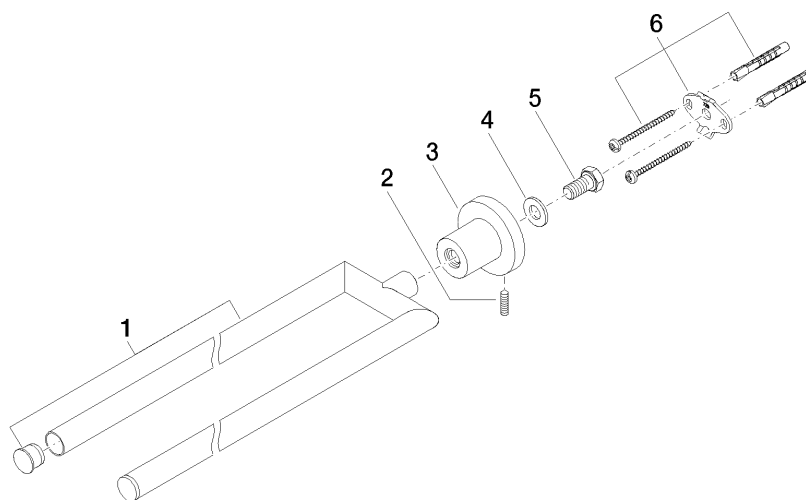

Product specifications

- Width 3 1/2"
- Flange diameter 2 1/8"
- 18 1/8" projection

Surfaces

- chrome 83210892-00
- chrome 83210892-00
- matt platinum 83210892-06
- matt platinum 83210892-06
- platinum 83210892-08
- platinum 83210892-08
- matt white 83210892-10
- matt white 83210892-10
- matt black 83210892-33
- matt black 83210892-33

Exploded assembly drawing

Order quantity

No.	Article number	Name	Installation quantity
1	90178955400ff	holder	1
2	09311111390	pin	1
3	081789505ff	holder	1
4	09301104690	disc	1
5	09303007190	screw	1
6	0517207390090	fixing set	1