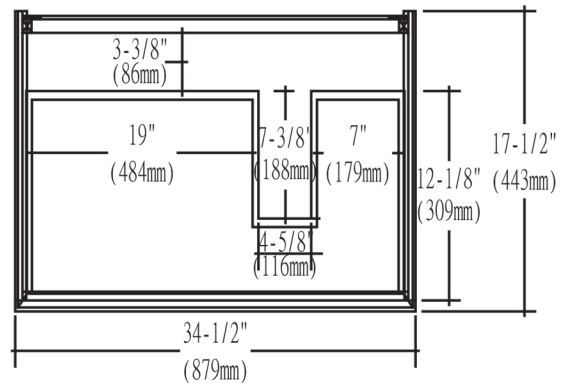

SPECIFICATION SHEET

Features

- Materials: Poplar solids with Teak engineered wood veneers
- Glides: Soft closing
- Drawers: 1
- Drawer Boxes: 1/2" solid pine, four sided English dovetail
- Hardware (finish): Polished chrome
- Hardware drill: 6-1/4"
- Back panel: Fully covered
- Mounting: Hanging Hardware
- Side Panels: 5/8" MDF with Teak engineered wood veneers
- Includes: Sink (1)

Colors/ Finish:
176-Ash Blonde