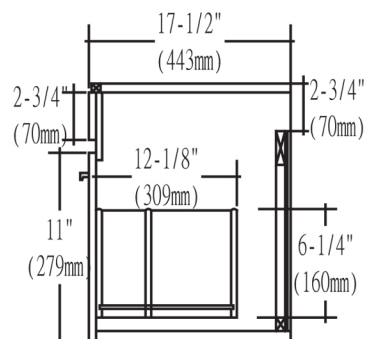

SPECIFICATION SHEET

Features

- Materials: Poplar solids with Teak engineered wood veneers
- Glides: Soft closing
- Drawers: 1
- Drawer Boxes: 1/2" solid pine, four sided English dovetail
- Hardware (finish): Polished chrome
- Hardware drill: 6-1/4"
- Back panel: Fully covered
- Mounting: Hanging Hardware
- Side Panels: 5/8" MDF with Teak engineered wood veneers
- Includes: Sink (1)

Colors/ Finish:
176-Ash Blonde