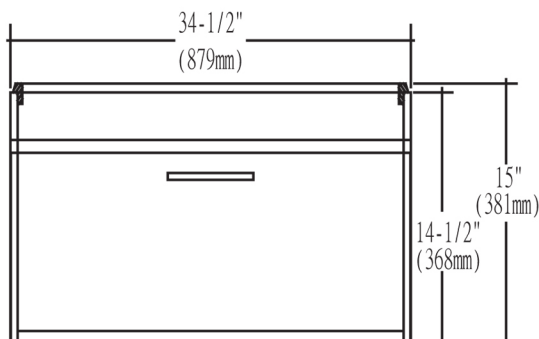

176-WV36R

36" Wall Mount Vanity

Please see S-17636R for sink dimension

SPECIFICATION SHEET

Features

- Materials: Poplar solids with Teak engineered wood veneers
- Glides: Soft closing
- Drawers: 1
- Drawer Boxes: 1/2" solid pine, four sided English dovetail
- Hardware (finish): Polished chrome
- Hardware drill: 6-1/4"
- Back panel: Fully covered
- Mounting: Hanging Hardware
- Side Panels: 5/8" MDF with Teak engineered wood veneers
- Includes: Sink (1)