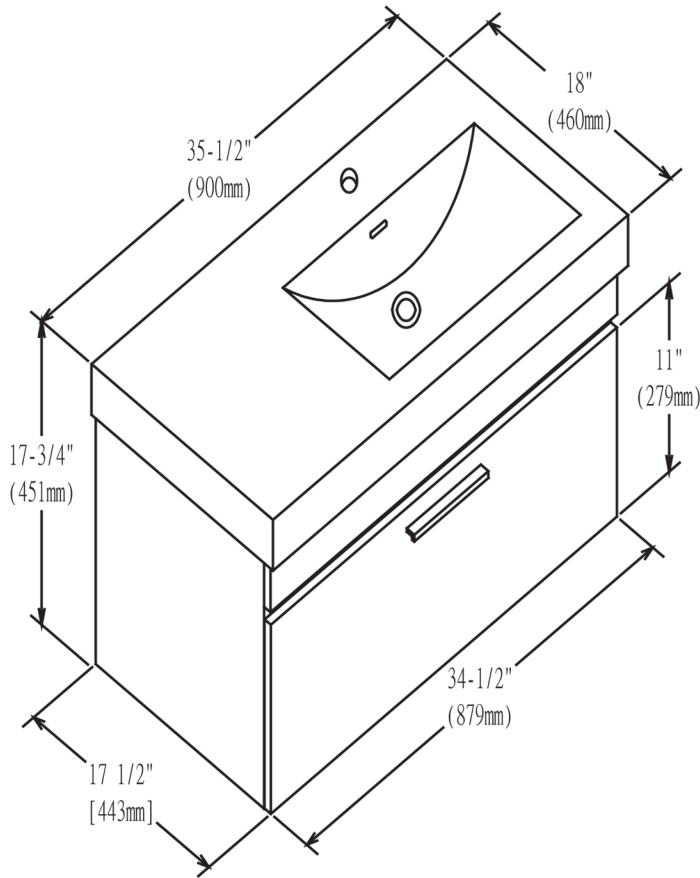

176-WV36R

36" Wall Mount Vanity

Please see S-17636R for sink dimension

SPECIFICATION SHEET

Features

- Materials: Poplar solids with Teak engineered wood veneers
- Glides: Soft closing
- Drawers: 1
- Drawer Boxes: 1/2" solid pine, four sided English dovetail
- Hardware (finish): Polished chrome
- Hardware drill: 6-1/4"
- Back panel: Fully covered
- Mounting: Hanging Hardware
- Side Panels: 5/8" MDF with Teak engineered wood veneers
- Includes: Sink (1)