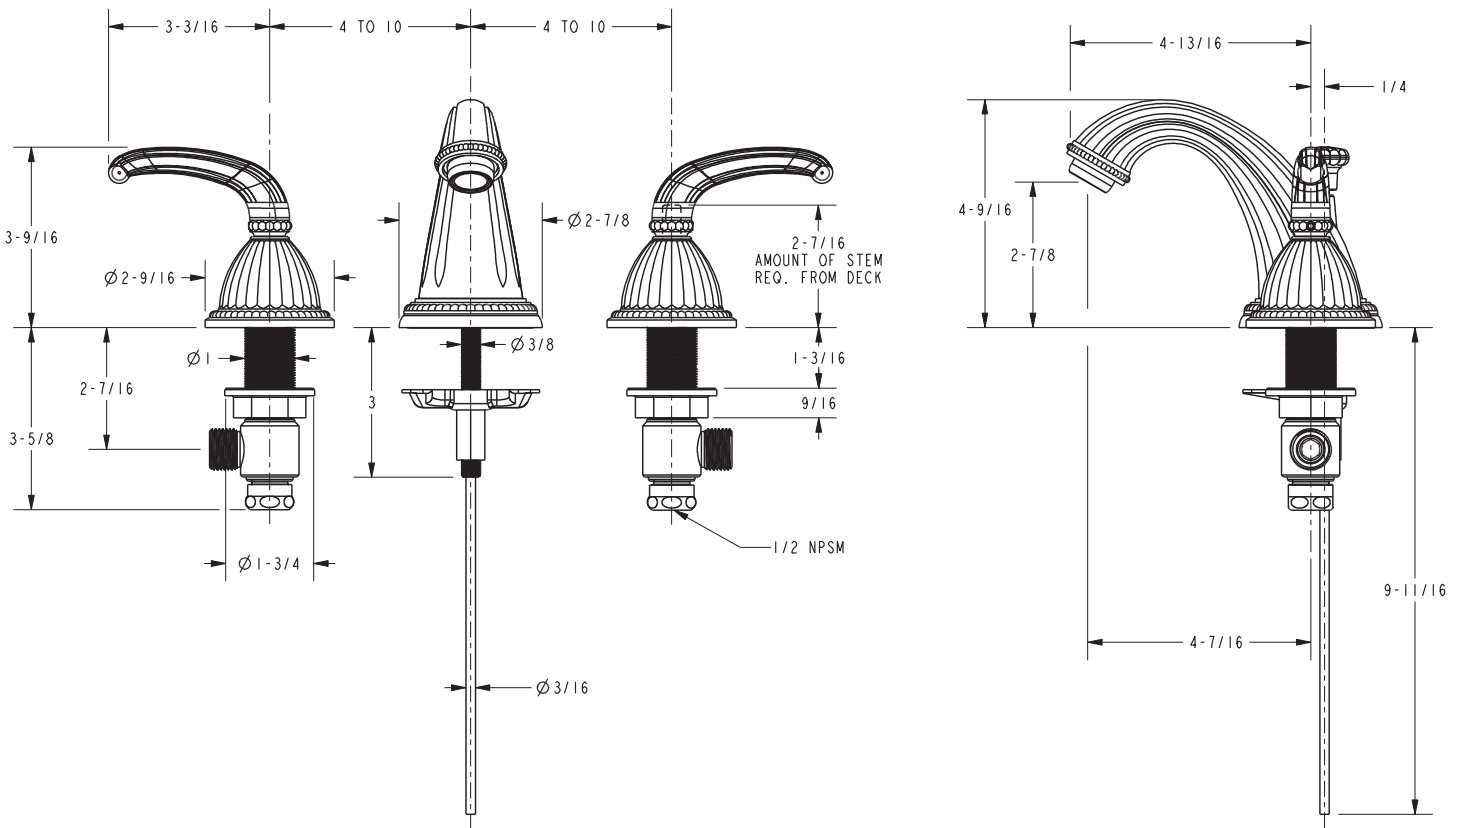

Product Dimensions (units are in inches)

**Anise Widespread Lavatory Faucet
880**