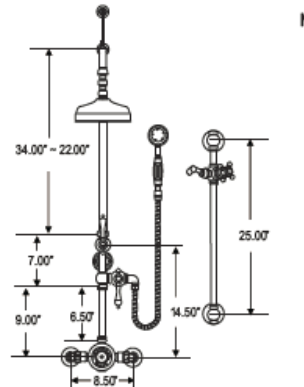

ALTMANS™

Exposed Tub/Shower Systems

Exposed 3/4" Thermostatic French Curved Shower systems with Wall mounted Personal Shower Slide Bar With 8" Shower Rose

NO61F/6908L40

Codes and Standards

- ADA

ALTMANS RESERVES THE RIGHT TO MODIFY AND CHANGE SPECIFICATIONS AT ANY TIME. PLEASE VERIFY DIMENSIONS PRIOR TO INSTALLATION

Color/Finishes

- Polished Chrome, PVD Satin Nickel
- Refer to pricelist for other finishes.

Features and Benefits

- Brass Construction
- Water Inlet 1/2" Copper Compression