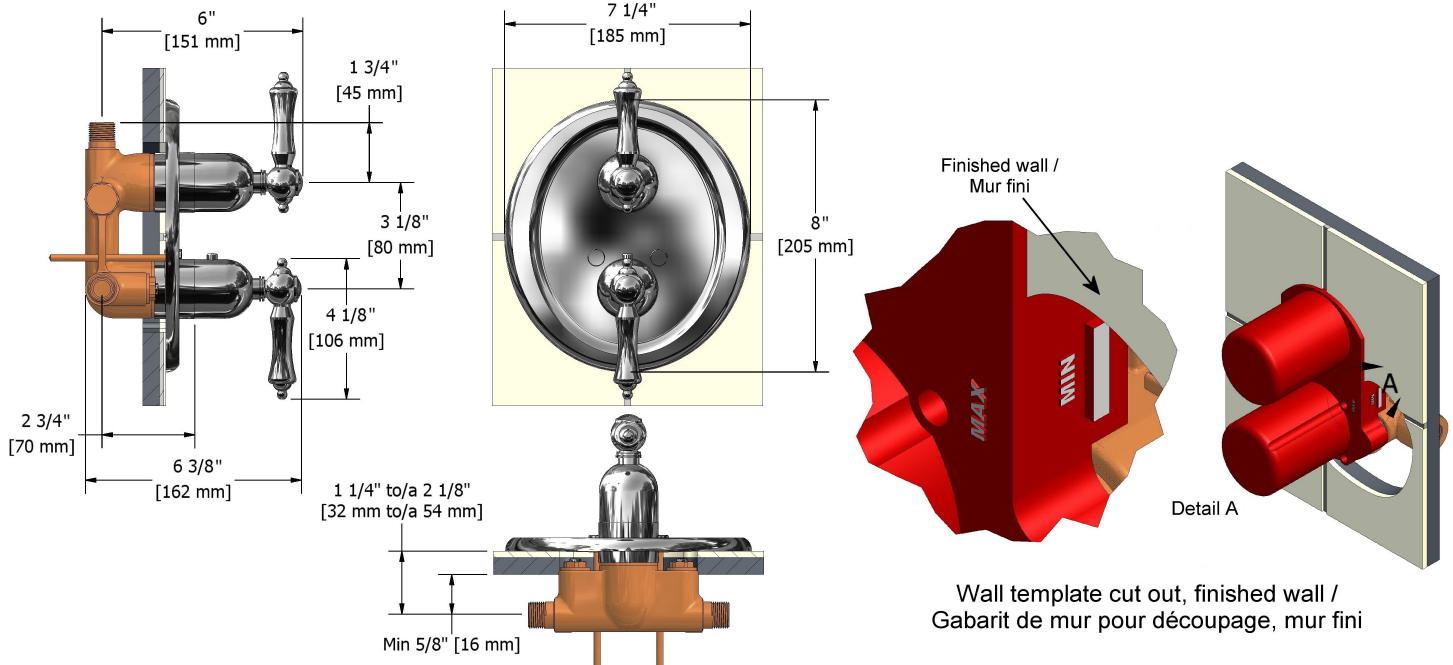

Certifications

- CSA B125.1
- ASME A112.18.1
- ASSE 1016
- CMR248 Approval