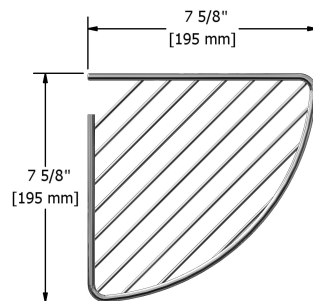

Small double corner basket
260XX

Specifications

Descriptions

- Brass
- Screw cap

Available colors

- C : Chrome
- BN : Brushed nickel (PVD)

Sizes, models and finishes may differ from thoses presented.

Warranty