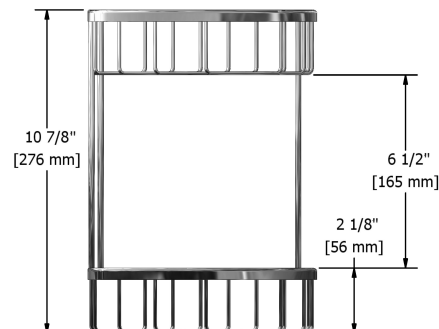

Small double corner basket
260XX

Specifications

Descriptions

- Brass
- Screw cap

Available colors

- C : Chrome
- BN : Brushed nickel (PVD)

Sizes, models and finishes may differ from thoses presented.

Warranty