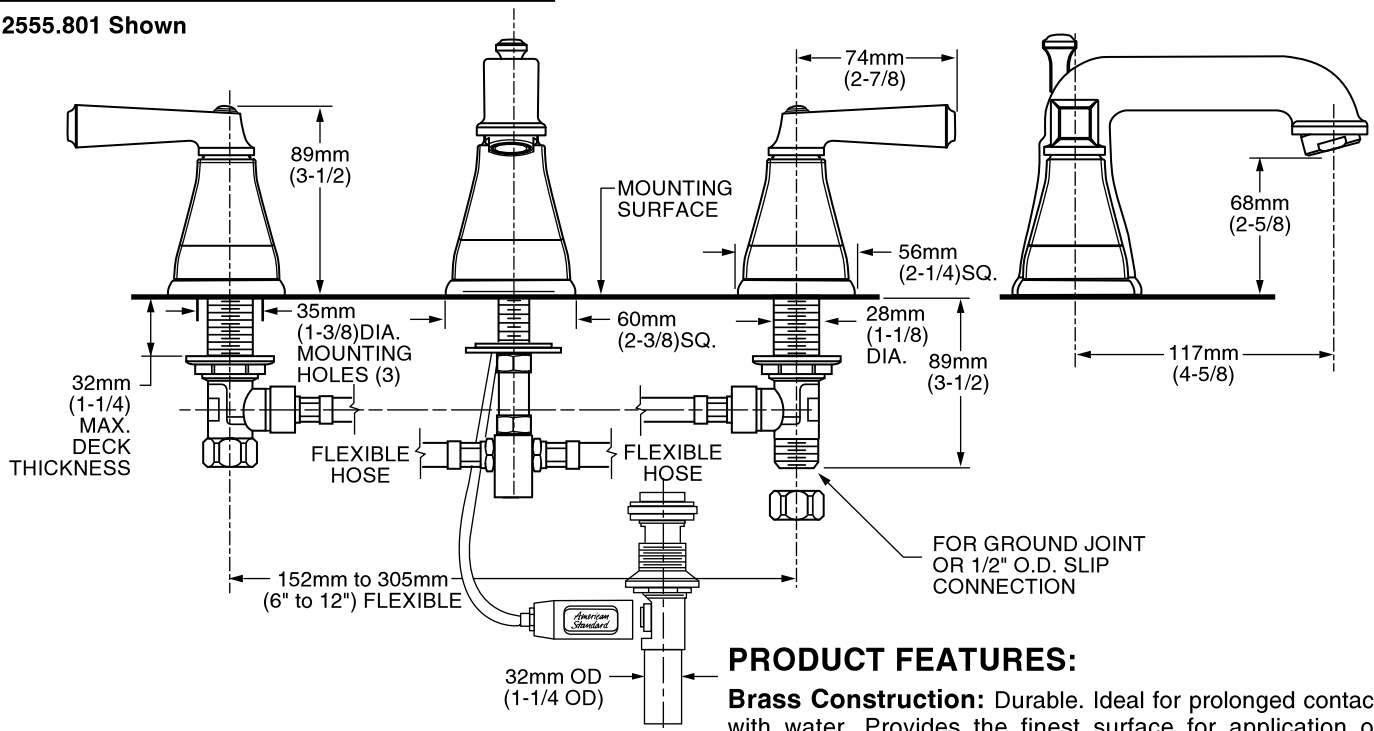

2555.801 Shown

MODEL NUMBER:

- 2555.801 Town Square Widespread
Pop-up drain. Metal Lever handles.

GENERAL DESCRIPTION:

Cast brass valve bodies with flexible hose connections for 6" to 12" (152mm to 305mm) installations. 1/4 turn washerless ceramic disc valve cartridges. Cast brass spout. One-half inch male inlet shanks. 20 inch (500mm) long flexible stainless steel drain cable is pre-assembled to spout. Metal Speed Connect® drain body with 1-1/4 inch (32mm) tail piece. 1.5 gpm/5.7L/min. maximum flow rate.

PRODUCT FEATURES:

Brass Construction: Durable. Ideal for prolonged contact with water. Provides the finest surface for application of colors and finishes.

Ceramic Disc Valve Cartridges: Assures a lifetime of drip-free performance.

Low Lead: Meets NSF Standard 61/Section 9 & Prop 65 lead requirements.

Exclusive Handle Alignment System: Allows fine tuning of handle position.

Exclusive Speed Connect Metal Drain:

- Fewer parts. Installs in less time.
- No adjustments required - seals the first time, every time.
- Flexible stainless steel cable - installs effortlessly in tight spaces.

Choice of Finishes: Available in Polished Chrome, Blackened Bronze (PVD), and Satin Nickel (PVD).

SUGGESTED SPECIFICATION:

Two handle widespread lavatory faucet shall feature cast brass valve bodies with flexible hose connections for 6" to 12" installations. Shall also feature 1/4 turn washerless ceramic disc valve cartridges. Shall also feature a metal drain body with stainless steel cable actuation. Fitting shall be American Standard Model #2555.801.____.