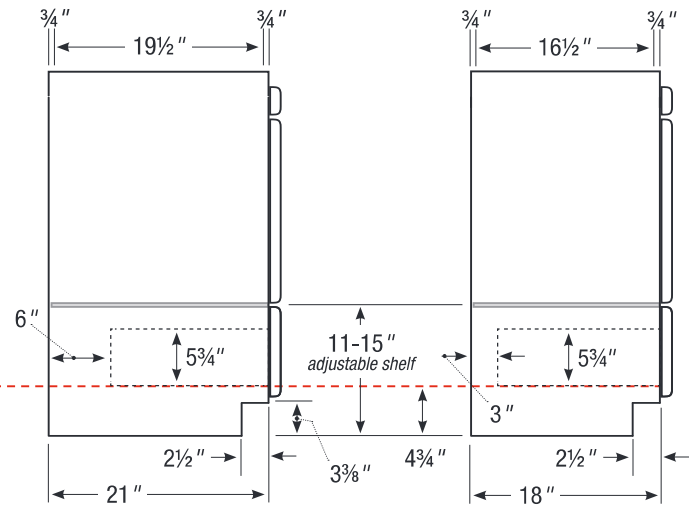

Basin placement range varies with brand and model.
Shown is for Kohler 2210.

21" or 18" front-to-back option

30" Vanity

- No side drawers
- 30" wide
- 34½" tall
- 21" or 18" front-to-back