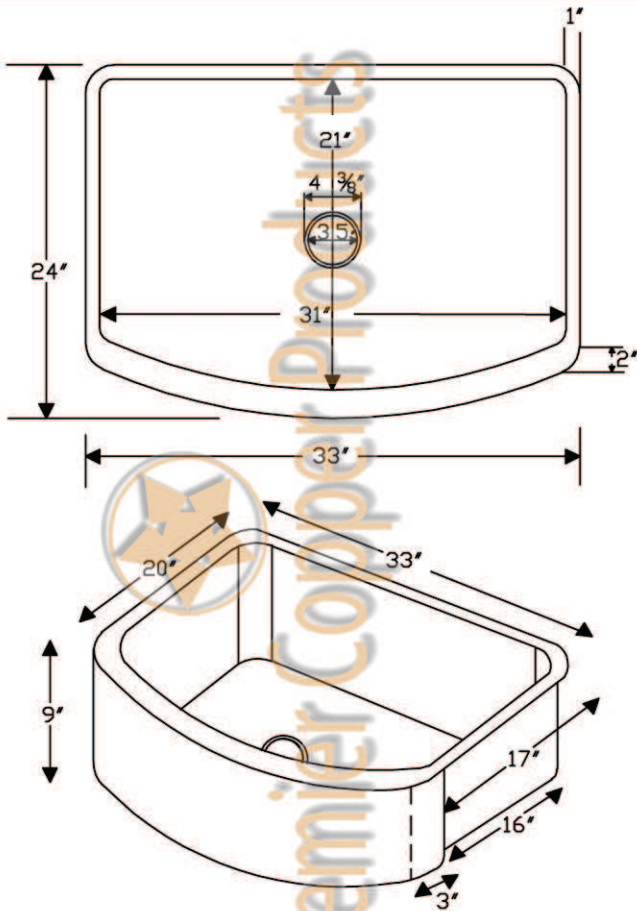

# ITEM # KASRDB33249 33" KITCHEN ROUNDED APRON SINGLE BOWL SINK

CODE/STANDARD COMPLIANCE

\* IAPMO/cUPC LISTED

**OUTER DIMENSIONS: 33"X24"X9"**  
**INNER DIMENSIONS: 31"X21"X9"**  
**DRAIN SIZE: 3.5" STANDARD**  
**MATERIAL GAUGE: 14**

**IMPORTANT:** THIS PRODUCT IS HAND CRAFTED AND SMALL VARIANCES MAY OCCUR. DIMENSIONS MAY VARY UP TO 1/4". DO NOT MAKE ANY INSTALLATION CUTS UNTIL YOU RECEIVE YOUR SINK.