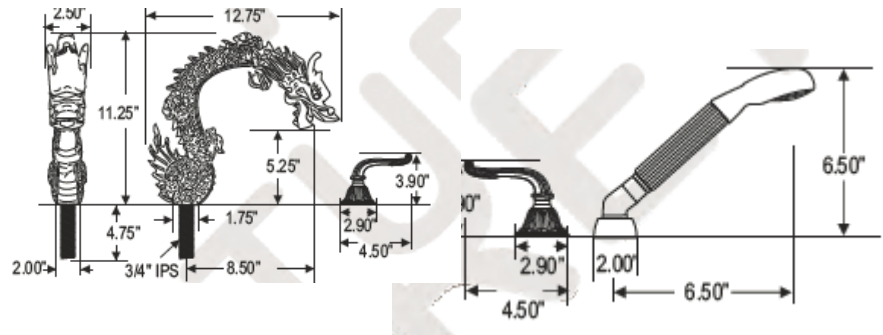

Codes and Standards

- ADA

ALTMANS RESERVES THE RIGHT TO MODIFY AND CHANGE SPECIFICATIONS AT ANY TIME. PLEASE VERIFY DIMENSIONS PRIOR TO INSTALLATION

Color/Finishes

- Polished Chrome
- Refer to pricelist for other finishes.

Features and Benefits

- Brass Construction
- Flexible Connections
- 1/4 Turn Ceramic Disc Cartridges
- Includes valve 0D15
- Not available in PVD finishes

Through-Hole Specifications

Spout: $\varnothing$ 1 1/2" Max.

Valve: $\varnothing$ 1 1/2" Max.