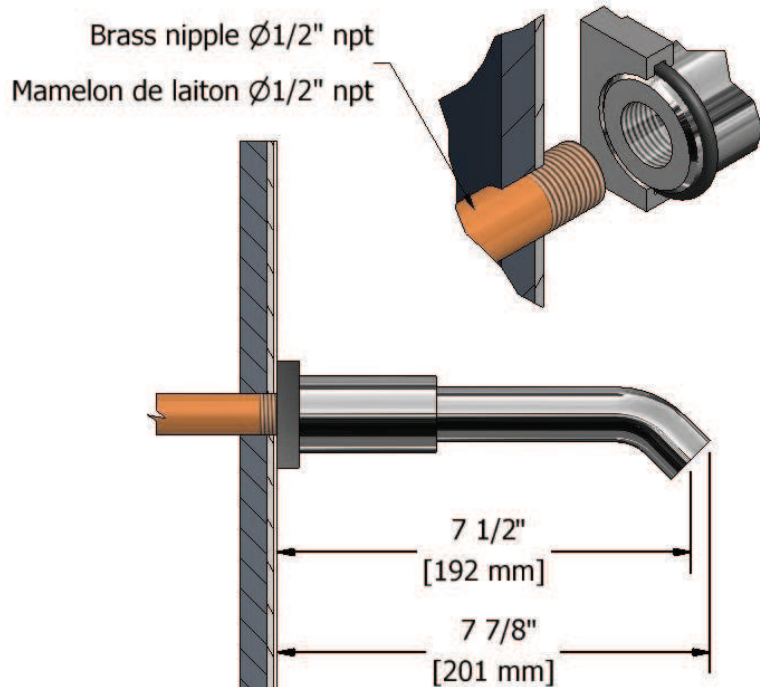

Sizes, models and finishes may differ from thoses presented.

Warranty

The Riobel inc. product carries a limited LIFETIME warranty on the finish Chrome, Gold (PVD), Brushed nickel (PVD), Night brushed (PVD), Polished nickel (PVD) and all working parts and is guaranteed from the initial date of purchase against all manufacturing defects. Other finished 1 year.

Customer Service

Ontario, West Canada : 888-287-5354 Quebec, Maritimes, United States : 866-473-8442