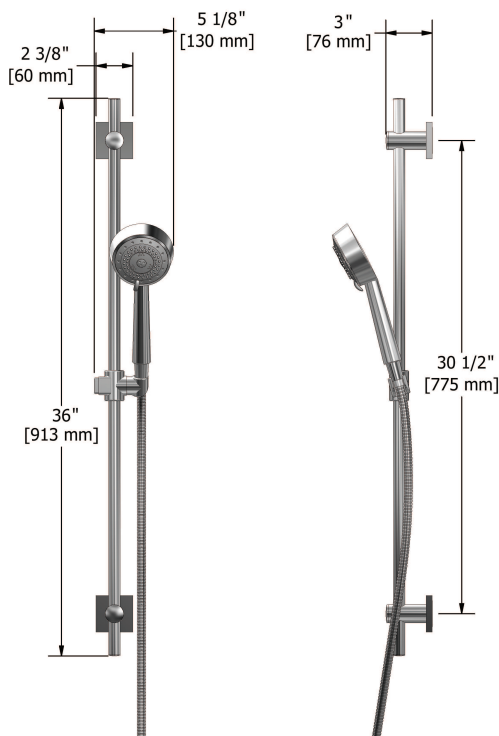

Certifications

- CSA B125.1
- ASME A112.18.1
- CMR248 Approval

Sizes, models and finishes may differ from thoses presented.

Warranty

The Riobel inc. product carries a limited LIFETIME warranty on the finish Chrome, Gold (PVD), Brushed nickel (PVD), Night brushed (PVD), Polished nickel (PVD) and all working parts and is guaranteed from the initial date of purchase against all manufacturing defects. Other finished 1 year.

Customer Service

Ontario, West Canada : 888-287-5354 Quebec, Maritimes, United States : 866-473-8442