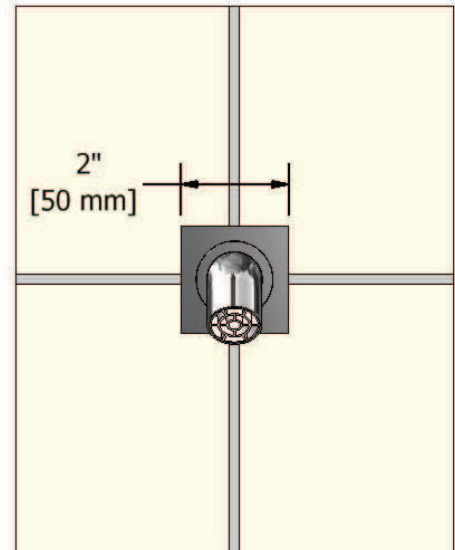

Sizes, models and finishes may differ from thoses presented.

Warranty

The Riobel inc. product carries a limited LIFETIME warranty on the finish Chrome, Gold (PVD), Brushed nickel (PVD), Night brushed (PVD), Polished nickel (PVD) and all working parts and is guaranteed from the initial date of purchase against all manufacturing defects. Other finished 1 year.

Customer Service

Ontario, West Canada : 888-287-5354 Quebec, Maritimes, United States : 866-473-8442