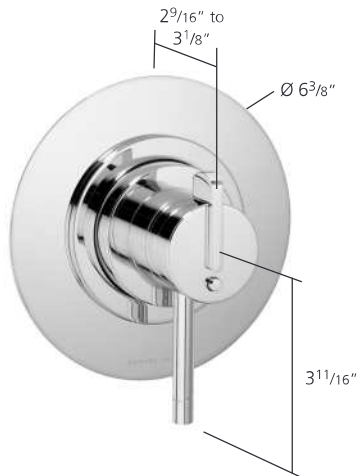

V161-T

Dual control valve trim

Finishes: Chrome
Satin nickel
Matt black

UK and Worldwide Customer Service Team:
+44 (0)121 766 4200
www.samuel-heath.co.uk

USA Customer Service Team:
www.samuel-heath.com