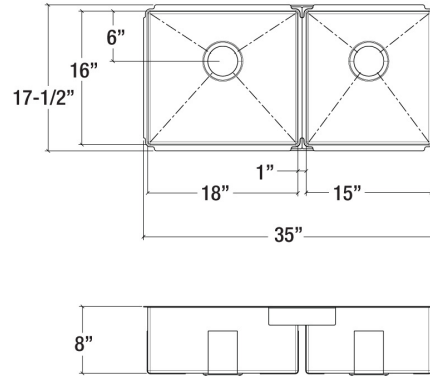

003947 J7®

Project name: _____

Specifier: _____ Contractor: _____

Features

- Handcrafted in Canada using recycled American stainless steel
- Commercial grade
- 16 ga material thickness
- Corrosion resistant 304 series stainless steel (18/10)
- Elegant no. 4 brushed finish (appliance finish)
- Highly efficient sound deadening pads
- Practical flat sink bottom and straight bowl sides
- Stylish and functional bowl bottom grooves
- Optional in-bowl storage drawer
- Rear 3 1/2" drain placement
- Limited lifetime warranty

Standards compliance

- ASME A112.19.3
- CSA B45.0
- CSA B45.4

Optional accessories

- Colander 205012
- Cutting board 210047
- Drain fitting 100056
- Drain fitting 100080
- Drain fitting 100081
- Drain fitting 100082
- Drain fitting 100083
- Grid 200302
- Grid 200303

Sink dimensions

Model	Overall	Bowls	Depth	Cabinet Size*	Drain
003947	35" x 17 1/2"	LH 18" x 16" RH 15" x 16"	8" 8"	39"	3 1/2"
003948	35" x 17 1/2"	LH 15" x 16" RH 18" x 16"	8" 8"	39"	3 1/2"
003986	35" x 17 1/2"	LH 15" x 16" RH 18" x 16"	8" 10"	39"	3 1/2"
003992	35" x 17 1/2"	LH 18" x 16" RH 15" x 16"	10" 8"	39"	3 1/2"

* Cabinet Size is the Recommended Cabinet Size

Product specifications

Sink type to be undermount double bowl. Sink to be handcrafted from a single sheet of 16 ga stainless steel having 18/10 chrome/nickel content and a no.4 brushed finish. Sink to feature bowl bottom grooves, rear 3 1/2" drain placement and sound deadening pads. Sink overall dimensions to be 35" left-to-right and 17 1/2" front-to-back. LH Bowl dimensions to be 18" left-to-right and 16" front-to-back. RH Bowl dimensions to be 15" left-to-right and 16" front-to-back. Sink to feature 7mm radius corners. Sink to be Julien J7® collection model 003947 with bowl depth of 8" on LH bowl and 8" on RH bowl.

Warranty

Julien inc. offers a LIMITED LIFETIME WARRANTY on the fix components of its stainless steel sinks against defects of material and workmanship. For further details on our product warranty, please refer to our catalog or Web site.