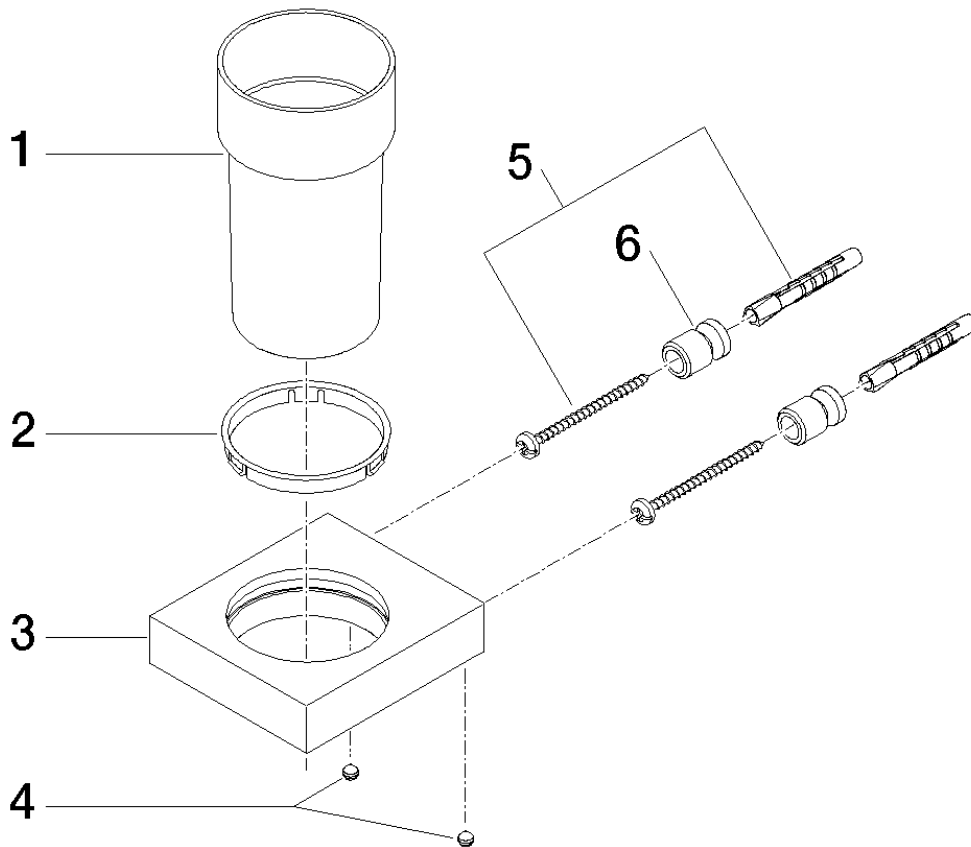

Product specifications

- Crystal glass
- Width 3"
- Height 4 5/8"
- 3 3/8" projection

Surfaces

- | | |
|-----------------|-------------|
| • chrome | 83400780-00 |
| • matt platinum | 83400780-06 |
| • platinum | 83400780-08 |
| • Cyprum | 83400780-49 |

Exploded assembly drawing

Order quantity

No.	Article number	Name	Installation quantity
1	08900000884	glass	1
2	08281050091	ring	1
3	081778602ff	holder	1
4	09311105690	pin	2
5	0517208010090	accessories	1
6	08172072690	holder	2