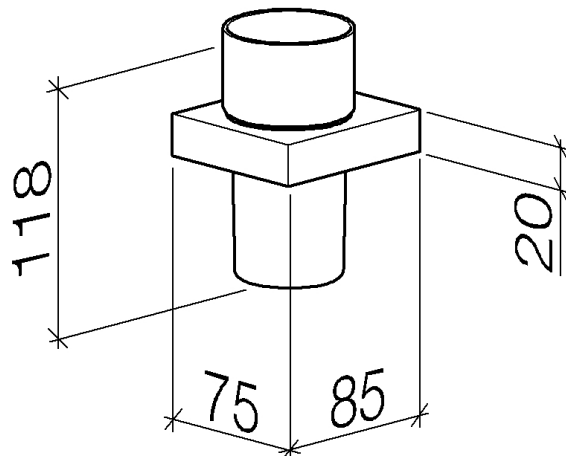

Product specifications

- Crystal glass
- Width 3"
- Height 4 5/8"
- 3 3/8" projection

Surfaces

- | | |
|-----------------|-------------|
| • chrome | 83400780-00 |
| • matt platinum | 83400780-06 |
| • platinum | 83400780-08 |
| • Cyprum | 83400780-49 |

Exploded assembly drawing

Order quantity

No.	Article number	Name	Installation quantity
1	08900000884	glass	1
2	08281050091	ring	1
3	081778602ff	holder	1
4	09311105690	pin	2
5	0517208010090	accessories	1
6	08172072690	holder	2