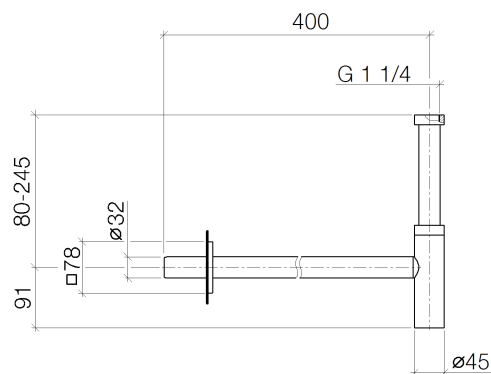

Product specifications

Surfaces

- chrome 10060780-00
- matt platinum 10060780-06

Exploded assembly drawing

Order quantity

No.	Article number	Name	Installation quantity
1	09142006090	seal	1
2	092823007ff	pipe	1
3	092330022ff	nut	2
4	09140301590	seal	1
5	092823019ff	nut	1
6	09141014990	seal	1
7	04110104500ff	casing	1
8	09141014890	seal	2
9	092102004ff	lid	1
10	09141008790	seal	2
11	092823018ff	pipe	1
12	092778021ff	rosette	1