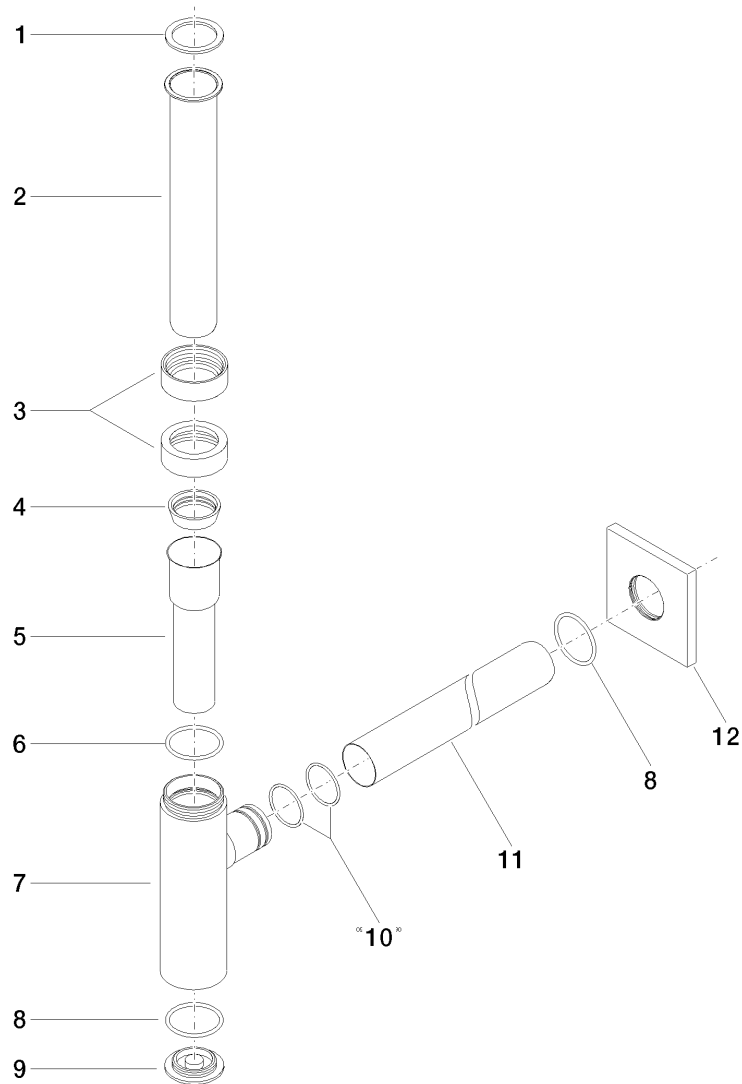

Product specifications

Surfaces

- chrome 10060780-00
- matt platinum 10060780-06

Exploded assembly drawing

Order quantity

No.	Article number	Name	Installation quantity
1	09142006090	seal	1
2	092823007ff	pipe	1
3	092330022ff	nut	2
4	09140301590	seal	1
5	092823019ff	nut	1
6	09141014990	seal	1
7	04110104500ff	casing	1
8	09141014890	seal	2
9	092102004ff	lid	1
10	09141008790	seal	2
11	092823018ff	pipe	1
12	092778021ff	rosette	1