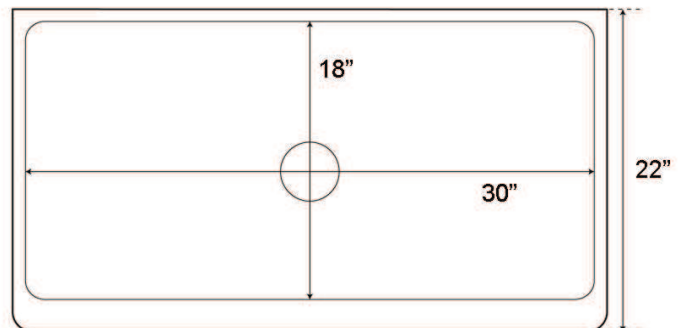

**33" CONCORD SINGLE
BOWL FARMER SINK**

Cat. No
FSCSB3070-SAC

W: 33"
D: 22"
H: 9-1/4"

Features:

- ▶ Constructed of solid 16 gauge copper
- ▶ Front features a grapevine design
- ▶ Rounded interior corners easy for cleaning
- ▶ Sink bowl has no internal welds
- ▶ Sink bottom angled to drainage
- ▶ Accommodates 3-1/2" drain
- ▶ Patina applied to copper using French hot process
- ▶ Hand polished finish
- ▶ Copper is a living finish and will patina over time

Finish:

SAC Smooth Antique Copper

***Please do NOT cut hole without
template or actual product.**

Interior Bowl Dimensions:

Basin Interior: 30" W x 18" D

Front

Top

Dimensions of fixture are nominal and may vary within the range of tolerances established by ANSI Standard A112.19.2. Dimensions and specifications subject to change without notice.