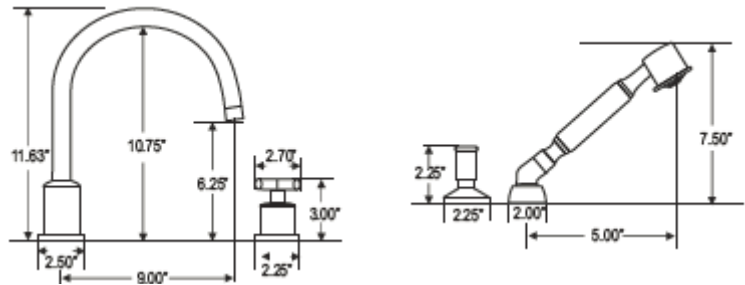

ALTMANS™

GEMMA
 Trim Only for Gemma Deck W/ Hand Shower
 GET21
 Handles/Escutcheon: H2

Codes and Standards

ALTMANS RESERVES THE RIGHT TO MODIFY AND CHANGE SPECIFICATIONS AT ANY TIME. PLEASE VERIFY DIMENSIONS PRIOR TO INSTALLATION

Color/Finishes

- Polished Chrome
- Refer to pricelist for other finishes.

Features and Benefits

- Brass Construction
- Flexible Connections
- 1/4 Turn Ceramic Disc Cartridges
- Includes valve 0D15PR

Through-Hole Specifications

Spout: Ø 1 1/2" Max.

Valve: Ø 1 1/2" Max.