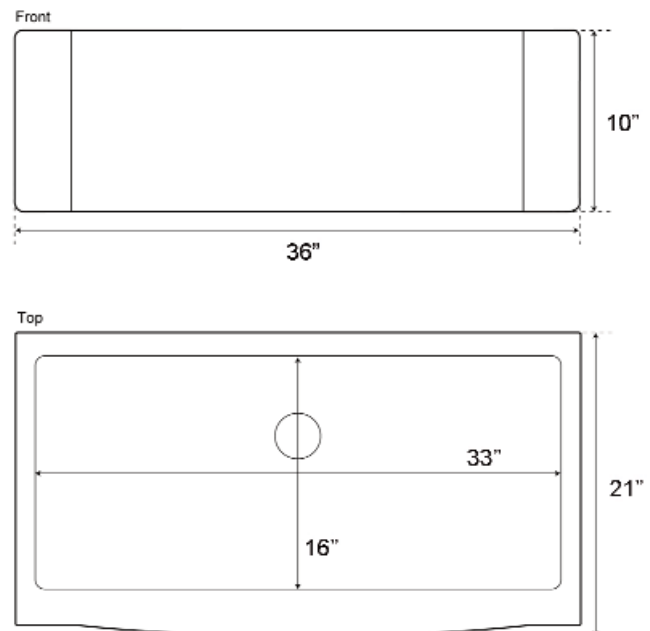

**36" BREMEN SINGLE
BOWL FARMER SINK**

Cat. No
FSSSB2039-SS

W: 36"
D: 21"
H: 10"

Features:

- ▶ Solid 16 gauge, 304 grade metal construction
- ▶ Tight radius corners
- ▶ Easy maintenance with matte finish
- ▶ Mounting clips included
- ▶ Template is included
- ▶ Insulated for sound reduction
- ▶ Rim width is 1-1/2"
- ▶ Accommodates 3-1/2" drain

Compliance Certification
Meets or exceeds the following
specifications: ASME
A112.19.3-2001 for Stainless Steel.

***Please do NOT cut hole without
template or actual product.**

Interior Dimensions:

Basin Interior: 33" W x 16" D
Basin Depth: 9-1/2"

Dimensions of fixture are nominal and may vary within the range of tolerances established by ANSI Standard A112.19.2. Dimensions and specifications subject to change without notice.