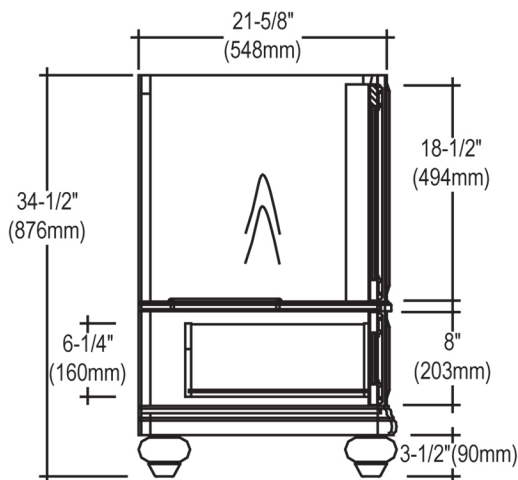

Colors/ Finish

149-Brandy