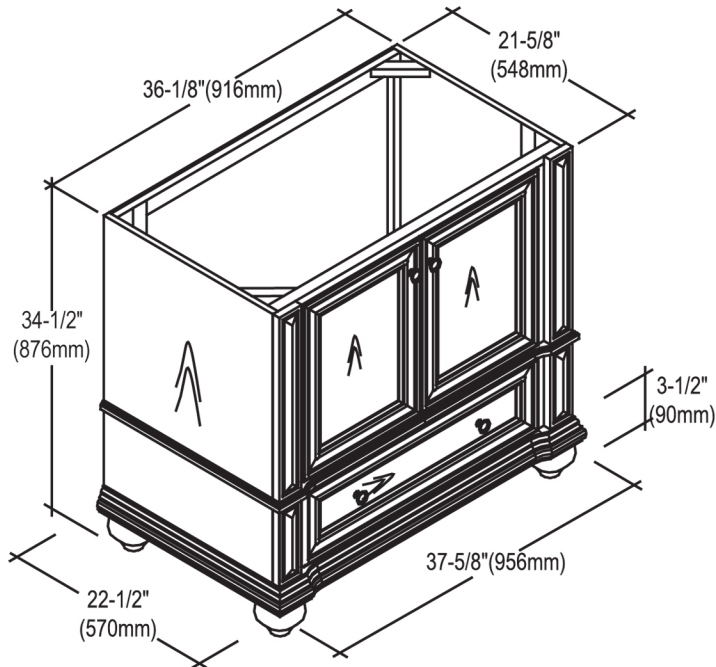

149-V36 36" Vanity

SPECIFICATION SHEET

Features

- Materials: Poplar solids with Cherry veneers
- Hinges: Fully concealed, soft closing
- Doors: 2
- Glides: soft closing
- Drawers: 1
- Drawer Boxes: 1/2" solid pine, four sided English dovetail
- Hardware finish: Antique Brass
- Back panel: Fully covered
- Side Panels: 5/8" MDF with Cherry veneers