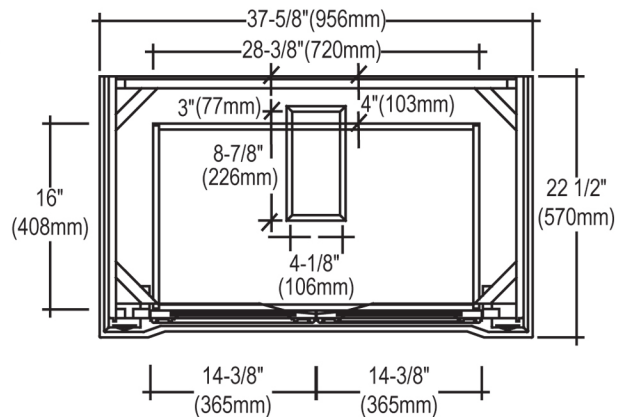

Colors/ Finish

149-Brandy