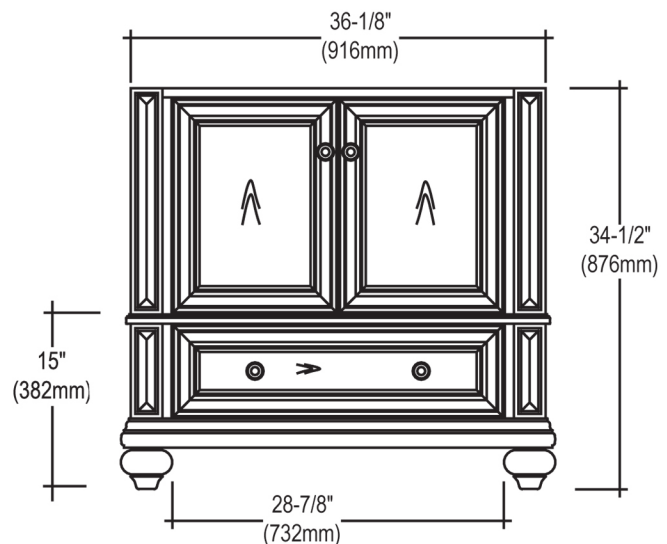

Colors/ Finish

149-Brandy