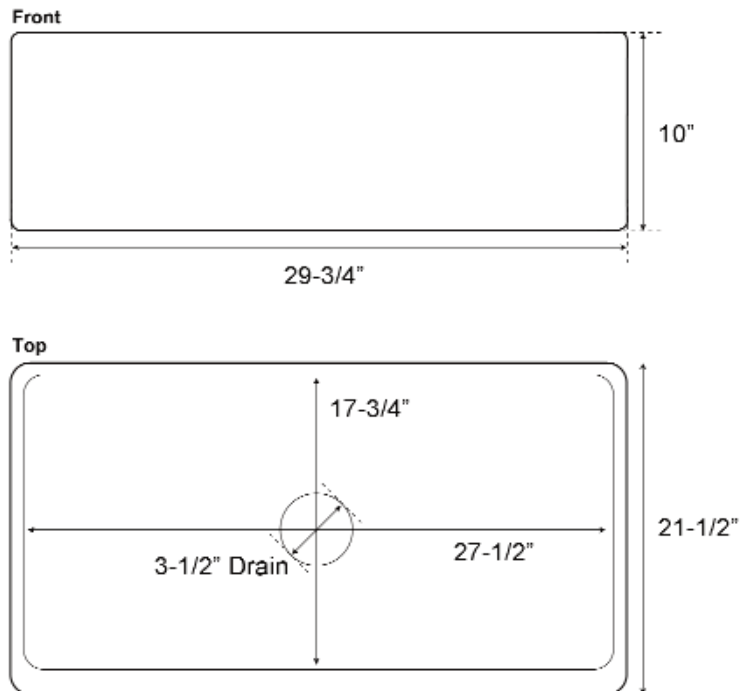

**30" SUNFLOWER SINGLE  
BOWL FARMER SINK**

Cat. No  
FSCSB3089-SAC

W: 29-3/4"

D: 21-1/2"

H: 10"

**\*Please do NOT cut hole without  
template or actual product.**

**Interior Dimensions:**

Basin Interior: 27-1/2" W x 17-3/4" D  
Basin depth: 8-3/4"

**Features:**

- ▶ Constructed of solid 16 gauge copper
- ▶ Front features floral design
- ▶ Rounded interior corners easy for cleaning
- ▶ Sink bowl has no internal welds
- ▶ Sink bottom angled to drainage
- ▶ Accommodates 3-1/2" drain
- ▶ Patina applied to copper using French hot process
- ▶ Hand polished finish
- ▶ Copper is a living finish and will patina over time

**Finish:**

**SAC** Antique Copper

Dimensions of fixture are nominal and may vary within the range of tolerances established by ANSI Standard A112.19.2. Dimensions and specifications subject to change without notice.