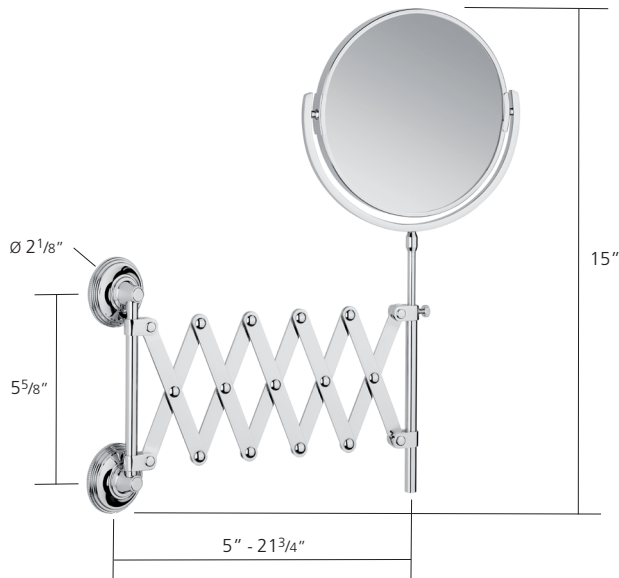

L6708

Extending mirror, plain/magnifying (x5)

Finishes: Chrome
Polished nickel
Satin nickel
Antique gold

UK and Worldwide Customer Service Team:
+44 (0)121 766 4200
www.samuel-heath.co.uk

USA Customer Service Team:
www.samuel-heath.com