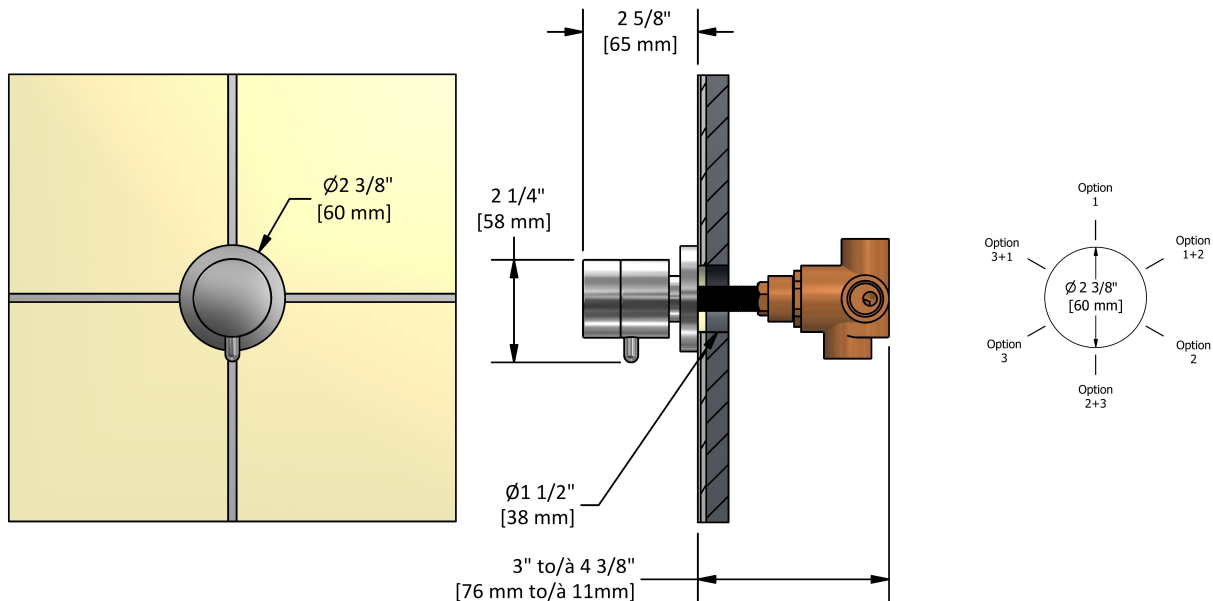

Sizes, models and finishes may differ from those presented.

Warranty

The Riobel inc. product carries a limited LIFETIME warranty on the finish Chrome, Gold (PVD), Brushed nickel (PVD), Night brushed (PVD), Polished nickel (PVD) and all working parts and is guaranteed from the initial date of purchase against all manufacturing defects. Other finished 1 year.

Customer Service

Ontario, West Canada : 888-287-5354 Quebec, Maritimes, United States : 866-473-8442