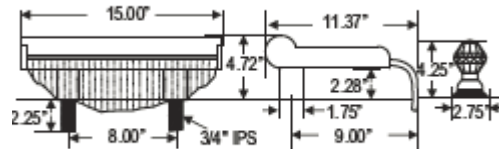

not available in PVD finishes

Codes and Standards

ALTMANS RESERVES THE RIGHT TO
MODIFY AND CHANGE SPECIFICATIONS
AT ANY TIME. PLEASE VERIFY DIMEN-
SIONS PRIOR TO INSTALLATION

Color/Finishes

- Polished Chrome,
- Not Available in PVD
- Refer to pricelist for finishes.

Features and Benefits

- Brass Construction
- 1/4 Turn Ceramic Disc Cartridges
- Includes valve 0D11
- Not available in PVD finishes

Through-Hole Specifications

Spout: \varnothing 1 1/2" Max.

Valve: \varnothing 1 1/2" Max.