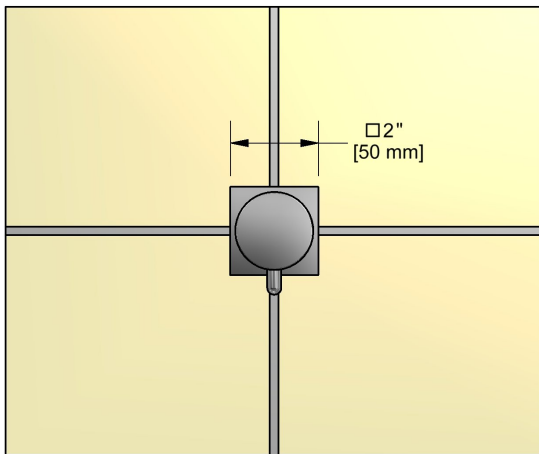

Sizes, models and finishes may differ from those presented.

Warranty

The Riobel inc. product carries a limited LIFETIME warranty on the finish Chrome, Gold (PVD), Brushed nickel (PVD), Night brushed (PVD), Polished nickel (PVD) and all working parts and is guaranteed from the initial date of purchase against all manufacturing defects. Other finished 1 year.

Customer Service

Ontario, West Canada : 888-287-5354 Quebec, Maritimes, United States : 866-473-8442

2014.05.05