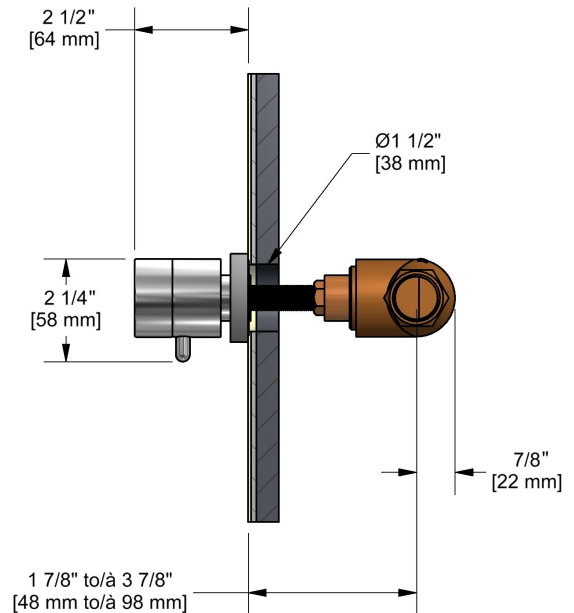

Sizes, models and finishes may differ from those presented.

Warranty

The Riobel inc. product carries a limited LIFETIME warranty on the finish Chrome, Gold (PVD), Brushed nickel (PVD), Night brushed (PVD), Polished nickel (PVD) and all working parts and is guaranteed from the initial date of purchase against all manufacturing defects. Other finished 1 year.

Customer Service

Ontario, West Canada : 888-287-5354 Quebec, Maritimes, United States : 866-473-8442

2014.05.05