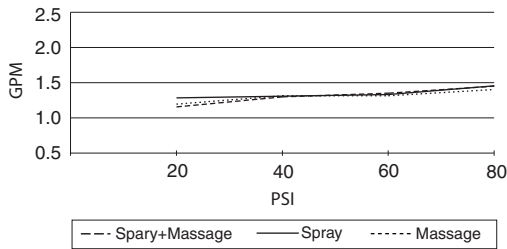

SPECIFICATIONS

MELROSE™ TRIM ONLY SINGLE HANDLE PRESSURE BALANCE TUB & SHOWER FAUCET

Model

D513011T (Tub & Shower trim)
D503511T (Shower only trim)

Description

- 3" multi-function showerhead
- 1/2" slip spout fits 1/2" copper or 1/2" IPS stub-out
- Diverter on spout
- Showerhead D462014, A112.18.1M, 1.5 gpm (5.7 LPM) maximum flow rate @ 20 - 80 psi

Flow Rate

Standards

- UPC/cUPC
- Energy Policy Act of 1992

- ASME A112.18.1M

- ADA Accessibility Guidelines for Buildings and Facilities - 4.27.4 Controls and Mechanisms

Finishes Available

- Chrome

Warranty