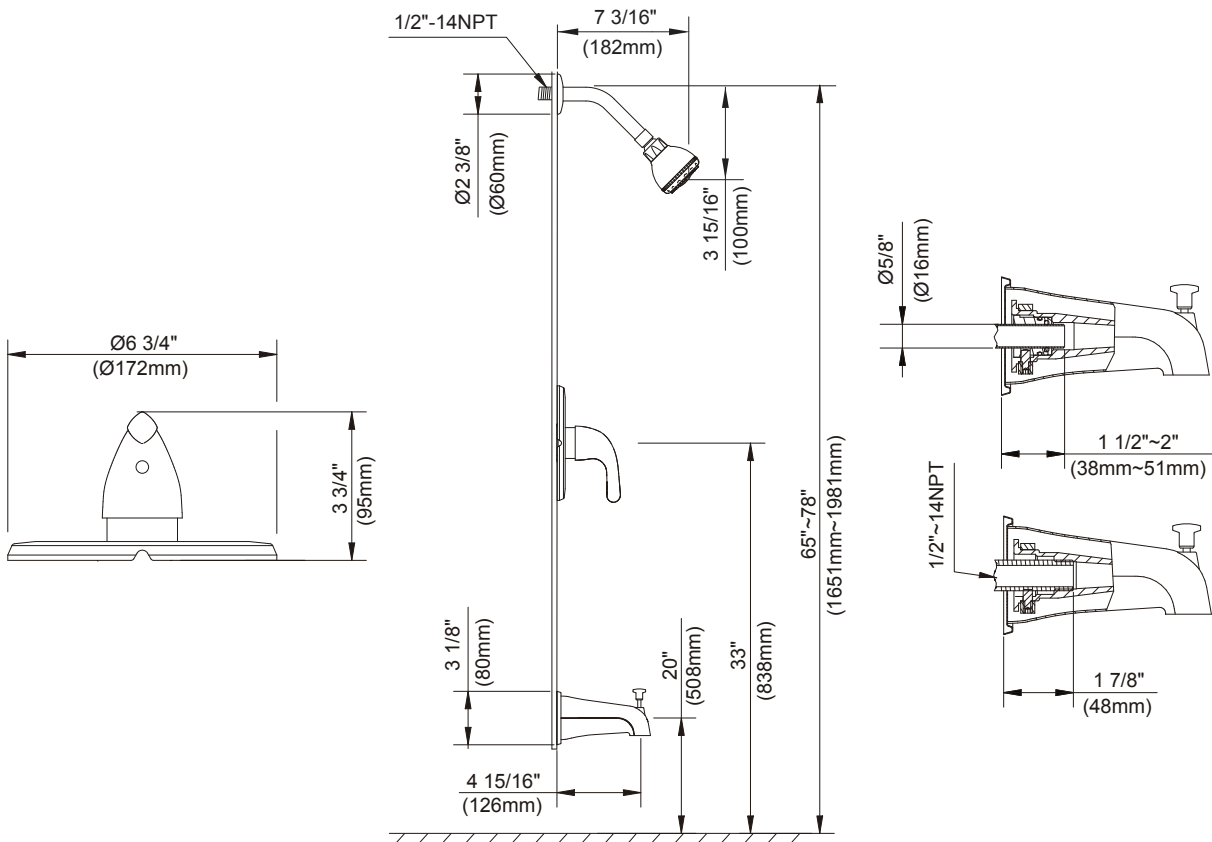

Warranty

Danze products are covered by a manufacturer's limited "lifetime" warranty for manufacturing defects.