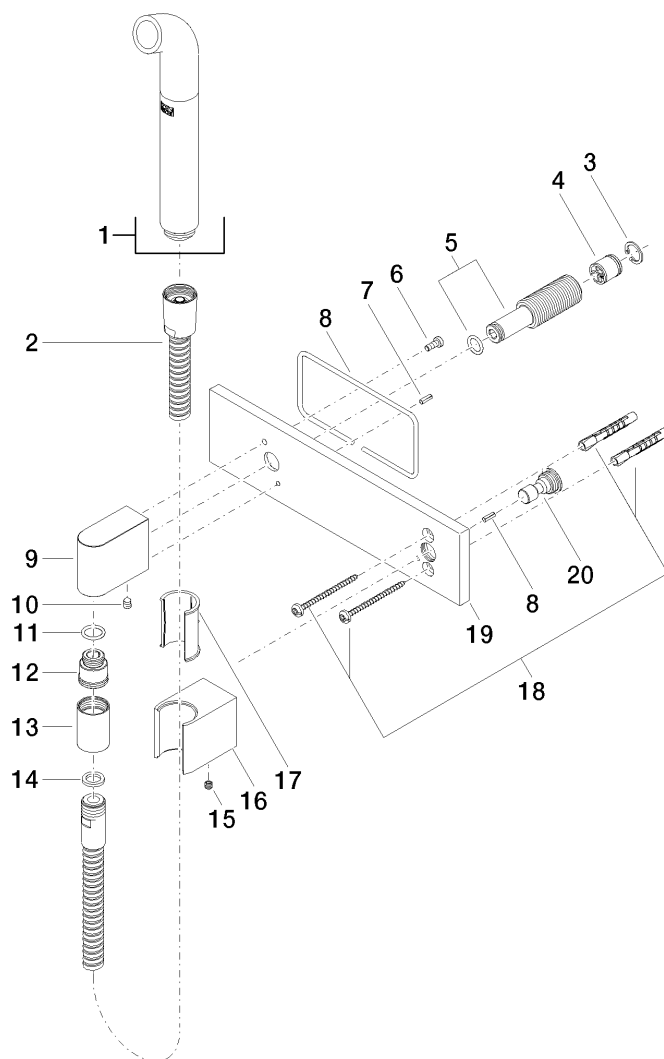

Product specifications

- Hand shower bracket
- 3/8" shower outlet
- 3/8" x 1/2" x 49 1/4" shower hose with rotating hose connector
- Cover plate 9 1/2" x 2 3/8"
- Water flow rate limited to max. 3.1 gpm
- 1/2" wall elbow with back flow preventer
Internal backflow preventer

**Can be used in combination with eSET tub 35
025 970 90**

Surfaces

- chrome 27838979-00
- matt platinum 27838979-06

Accessories required

- Rough-in adaptor; 35080970

Exploded assembly drawing

Order quantity

No.	Article number	Name	Installation quantity
1	04121107301ff	spout	1
2	093002072ff	hose	1
3	09160101490	ring	1
4	09230106990	flow reducer	1
5	9024032120090	nipple	1
6	09141000890	seal	1
7	09311102690	pin	1
8	09140312790	seal	1
9	091103026ff	connection	1
10	09311100490	pin	1
11	09141007790	seal	1
12	09240310790	nipple	1
13	092102069ff	cover	1
14	09142002690	seal	1
15	09311111290	pin	1
16	091720035ff	holder	1
17	09184007890	sleeve	1
18	0530310250090	fixing set	1
19	091102120ff	plate	1
20	09240307390	nipple	1