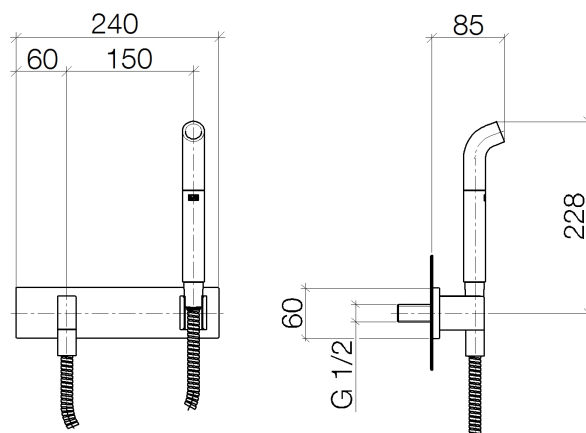

Product specifications

- Hand shower bracket
- 3/8" shower outlet
- 3/8" x 1/2" x 49 1/4" shower hose with rotating hose connector
- Cover plate 9 1/2" x 2 3/8"
- Water flow rate limited to max. 3.1 gpm
- 1/2" wall elbow with back flow preventer
Internal backflow preventer

**Can be used in combination with eSET tub 35
025 970 90**

Surfaces

- chrome 27838979-00
- matt platinum 27838979-06

Accessories required

- Rough-in adaptor; 35080970

Exploded assembly drawing

Order quantity

No.	Article number	Name	Installation quantity
1	04121107301ff	spout	1
2	093002072ff	hose	1
3	09160101490	ring	1
4	09230106990	flow reducer	1
5	9024032120090	nipple	1
6	09141000890	seal	1
7	09311102690	pin	1
8	09140312790	seal	1
9	091103026ff	connection	1
10	09311100490	pin	1
11	09141007790	seal	1
12	09240310790	nipple	1
13	092102069ff	cover	1
14	09142002690	seal	1
15	09311111290	pin	1
16	091720035ff	holder	1
17	09184007890	sleeve	1
18	0530310250090	fixing set	1
19	091102120ff	plate	1
20	09240307390	nipple	1