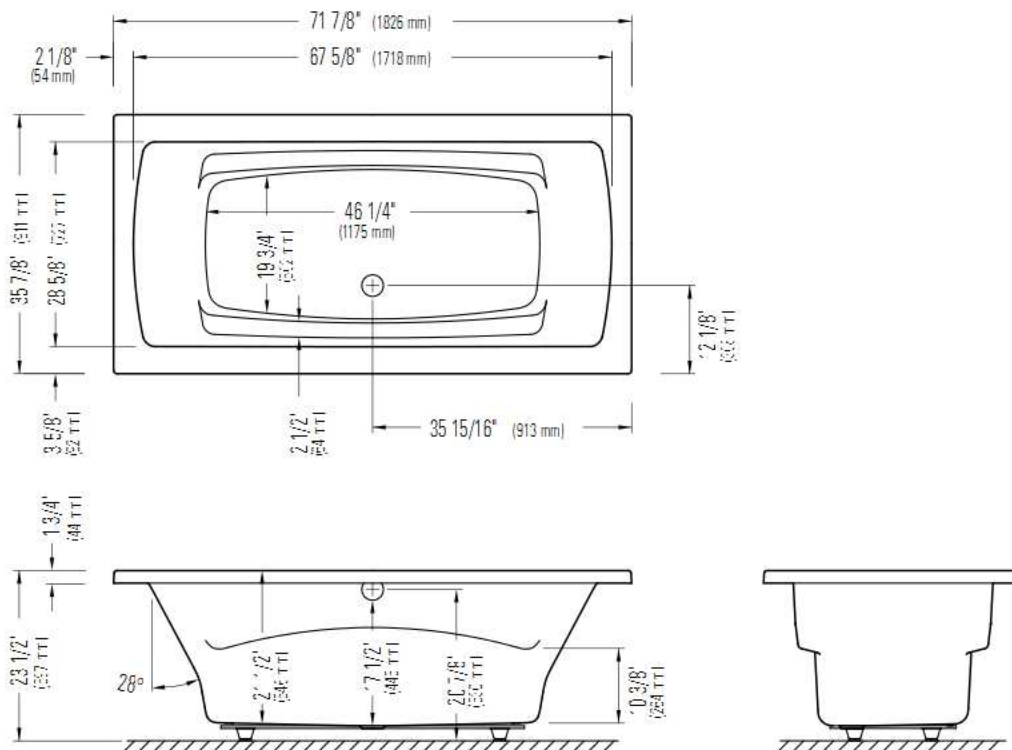

Produits Neptune

BELIEVE 3672

Bathtub

*A bathtub fitted with back jets can cause the pump to protrude by approximately 3" from the overall dimension.

**All dimensions are approximate and subject to change without notice.
Please refer to the installation guide before beginning the installation