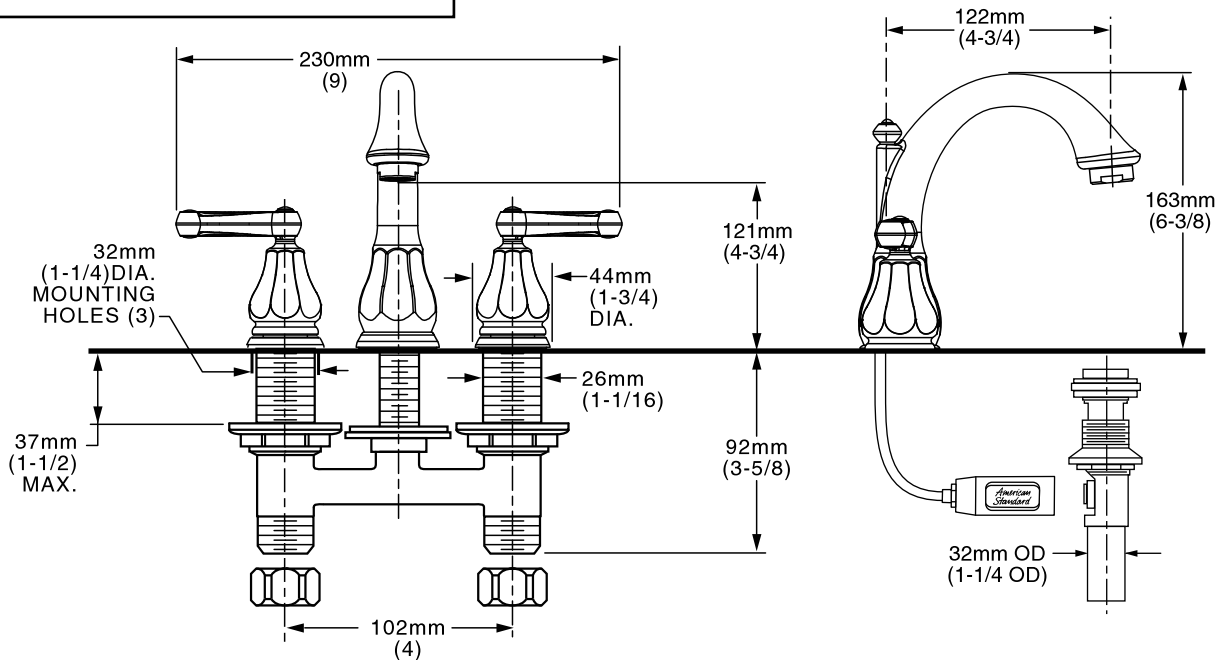

MODEL NUMBER:

- **6028.240 Dazzle Mini-spread**
Metal Speed Connect® Pop-up drain.
Metal Lever handles.

GENERAL DESCRIPTION:

One-piece cast brass valve body on 4" centers. 1/4 turn washerless ceramic disc valve cartridges. One-half inch brass male inlet shanks. Cast brass spout. 20 inch (500mm) long flexible stainless steel drain cable is pre-assembled to spout. Metal Speed Connect® drain body with 1-1/4 inch (32mm) tail piece. 1.5 gpm/5.7L/min. maximum flow rate.

PRODUCT FEATURES:

Ceramic Disc Valve Cartridges: Assures a lifetime of drip-free performance.

Brass Construction: Durable. Ideal for prolonged contact with water.

Low Lead: Meets NSF Standard 61/Section 9 & Prop 65 lead requirements.

Exclusive Speed Connect Metal Drain:

- Fewer Parts - installs in less time.
- No adjustments required - seals the first time, every time.
- Flexible stainless steel cable - installs effortlessly in tight spaces.

Choice of Finishes: Available in choice of Polished Chrome, Blackened Bronze (PVD) or Satin Nickel (PVD).

SUGGESTED SPECIFICATION:

Two handle minispread lavatory faucet shall feature a one-piece cast brass valve body. Shall also feature 1/4 turn washerless ceramic disc valve cartridges. Shall also feature a metal drain body with stainless steel cable actuation. Fitting shall be American Standard Model # 6028.240.____.