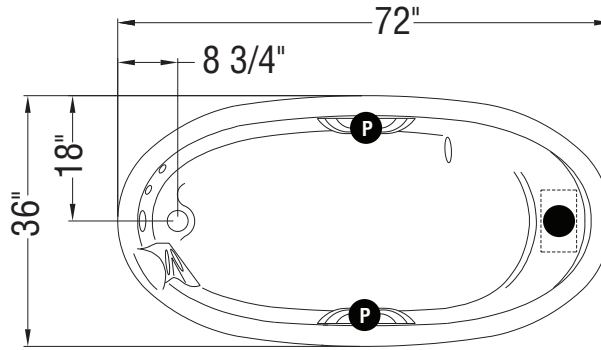

TRUE WHIRLPOOL
SYSTEM

AEROEFFECT
AIR SYSTEM

- : Indicates pump or blower positioning
- P : Indicates optional grab bars positioning
- (○) : Indicates True Whirlpool jets positioning
- (●) : Indicates Aeroeffect airjets positioning