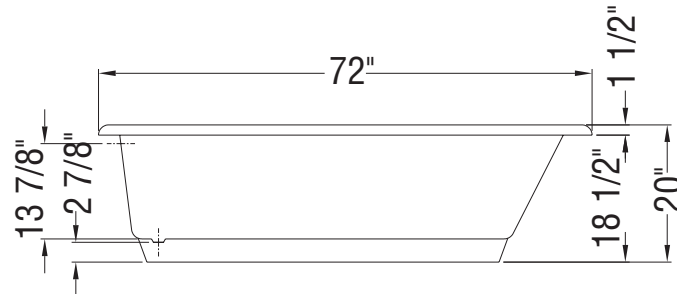

TRUE WHIRLPOOL
SYSTEM

AEROEFFECT
AIR SYSTEM

- : Indicates pump or blower positioning
- P : Indicates optional grab bars positioning
- (○) : Indicates True Whirlpool jets positioning
- (●) : Indicates Aeroeffect airjets positioning