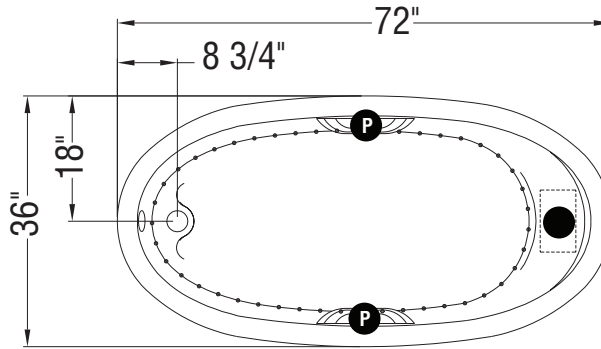

TRUE WHIRLPOOL
SYSTEM

AEROEFFECT
AIR SYSTEM

- : Indicates pump or blower positioning
- P : Indicates optional grab bars positioning
- (○) : Indicates True Whirlpool jets positioning
- (●) : Indicates Aeroeffect airjets positioning