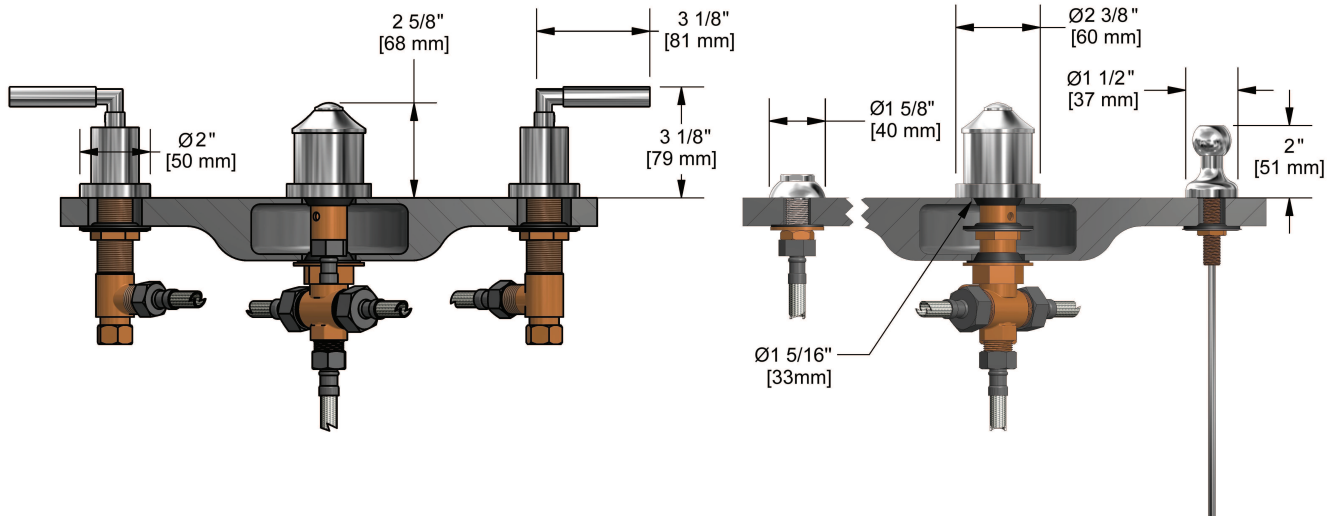

4-piece bidet faucet with integrated vaccum breaker
SY09LXX

Specifications

Descriptions

- 1/2" inlet male NPT
- Pop-up drain
- Ceramic cartridge
- Jet
- Integrated vaccum breaker

Available colors

- C : Chrome
- BN : Brushed nickel (PVD)

Cartridges

- Cold: #401-080 - Hot: #401-079

Certifications

- CSA B125.1
- ASME A112.18.1
- CMR248 Approval

Sizes, models and finishes may differ from those presented.

Warranty

The Riobel inc. product carries a limited LIFETIME warranty on the finish Chrome, Gold (PVD), Brushed nickel (PVD), Night brushed (PVD), Polished nickel (PVD) and all working parts and is guaranteed from the initial date of purchase against all manufacturing defects. Other finished 1 year.