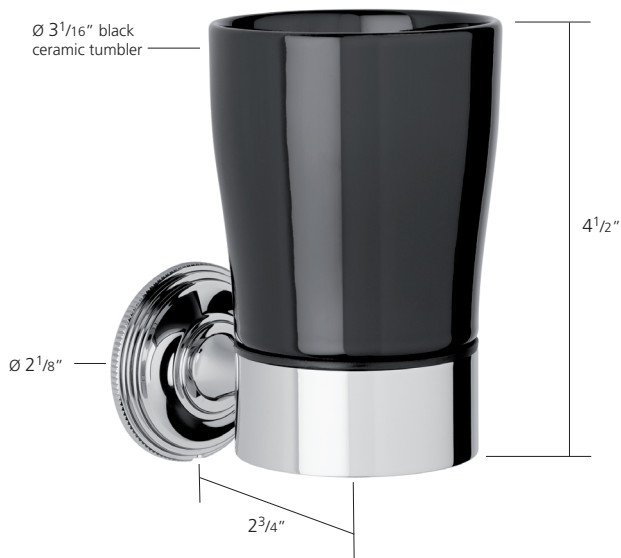

N6635B Tumbler holder - Black

Finishes: Chrome
Polished nickel
Satin nickel
Antique gold

UK and Worldwide Customer Service Team:
+44 (0)121 766 4200
www.samuel-heath.co.uk

USA Customer Service Team:
www.samuel-heath.com