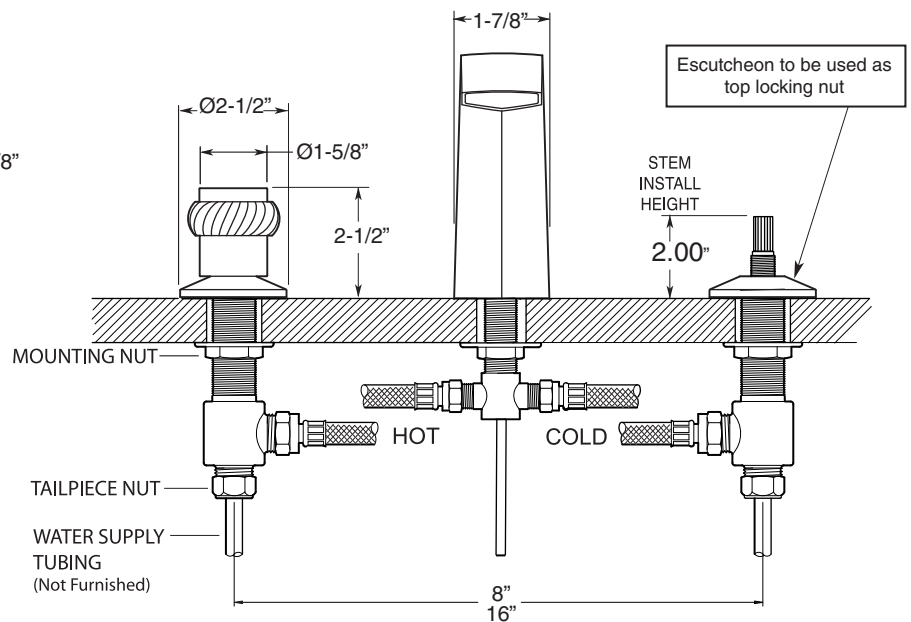

FEATURES:

- All brass construction. Flexible hoses designed to be installed on 8" to 16" centers. Includes pop-up style drain assembly.
- Cylinder and cap style handles with setscrew attachment. Decorative ring included - see catalog for available ring selection.
- 1/4-turn ceramic disc valve cartridge.
- Available in all finishes. Warranty varies according to finish selection.
- Flow restrictor in spout tee is limited to 1.5 gpm.
- Certified to meet and exceed the following codes and standards:
ASME A112.18.1-2005/CSAB 125.1-2005

NOTE: Spout and valves install through 1- diameter holes

Note: Measurements are subject to change or cancellation. No responsibility is assumed for use of superseded or voided pages.

Parts List
Series 100
Seville
Widespread Lavatory Set