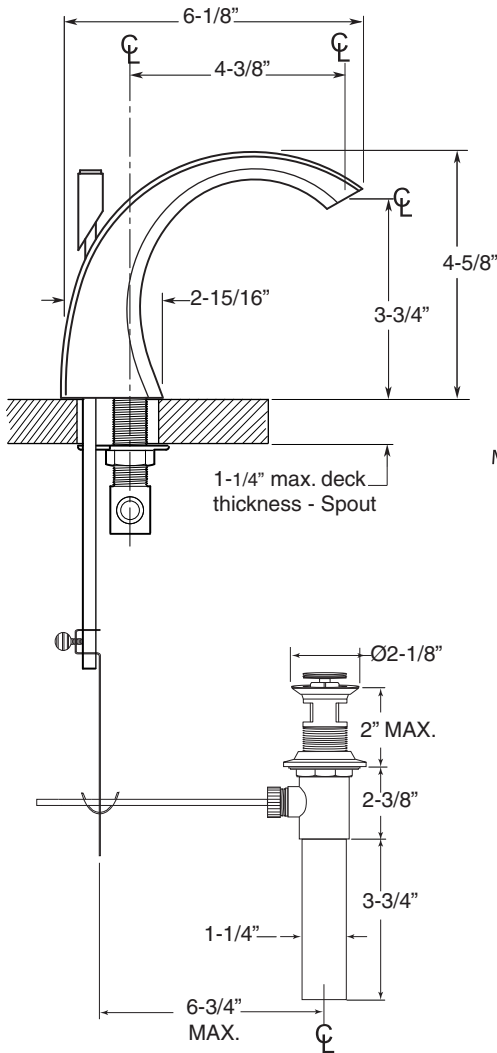

FEATURES:

- All brass construction. Flexible hoses designed to be installed on 8" to 16" centers. Includes pop-up style drain assembly.
- Cylinder and cap style handles with setscrew attachment. Decorative ring included - see catalog for available ring selection.
- 1/4-turn ceramic disc valve cartridge.
- Available in all finishes. Warranty varies according to finish selection.
- Flow restrictor in spout tee is limited to 1.5 gpm.
- Certified to meet and exceed the following codes and standards:
ASME A112.18.1-2005/CSAB 125.1-2005

NOTE: Spout and valves install through 1- diameter holes

Note: Measurements are subject to change or cancellation. No responsibility is assumed for use of superseded or voided pages.

Parts List
Series 100
Seville
Widespread Lavatory Set